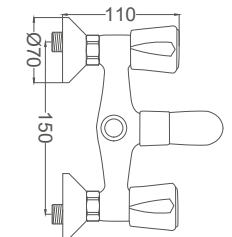

Neck Kitchen Faucet

Dönerli Eviye Bataryası
Batterie Cygne D'évier
خراط مجلى بجعة

Code / Kod: **AYL200**

Pieces in Cartoon / Koli: 12 Pcs