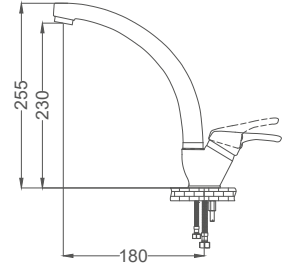

### Swan Neck Kitchen Faucet

Kuşu Eviye Bataryası  
Batterie Cygne D'évier  
خلائط مجلى بجعة

Code / Kod: **SRN102**

Pieces in Cartoon / Koli: 12 Pcs

- 35mm Ceramic Cartridge
- 50 Cm Flexible Connection
- Easy Installation With Single Screw