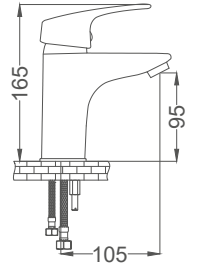

Basin Faucet

Lavabo Bataryası
Batterie de Lavabo
خلائم مغسلة

Code / Kod: **GRN503**
Pieces in Cartoon / Koli: 12 Pcs

- 40mm Ceramic Cartridge
- Single Brass Body
- 50 Cm Flexible Connection
- Easy Installation With Single Screw