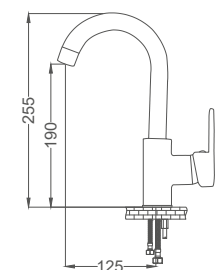

Swan Neck Kitchen Faucet

Siyah Krom Kuğu Lavabo Bataryası
Batterie Cygne D'évier
خلاط مغسلة بجعة

Code / Kod: **ZRV301-K**
Pieces in Cartoon / Koli: 12 Pcs

- 35mm Ceramic Cartridge
- 50 Cm Flexible Connection
- Easy Installation With Single Screw