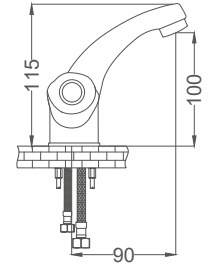

Eagle Faucet

Kartal Batarya
Batterie de Lavabo
خلاط نسر

Code / Kod: GR005

Pieces in Cartoon / Koli: 12 Pcs

- 50 Cm Flexible Connection
- Easy Installation With Double Screw

Basin Faucet - Fixed

Sabit Lavabo Bataryası
Batterie de Lavabo - Fixé
خلاط مغسلة - ثابت

Code / Kod: GR002

Pieces in Cartoon / Koli: 12 Pcs