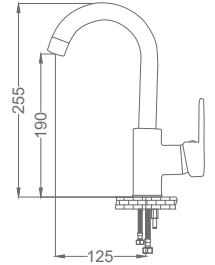

Swan Neck Kitchen Faucet

Kuşu Lavabo Bataryası
Batterie Cygne D'évier
خلاط مغسلة بجة

Code / Kod: **ZRV101**
Pieces in Cartoon / Koli: 12 Pcs

- 35mm Ceramic Cartridge
- 50 Cm Flexible Connection
- Easy Installation With Single Screw