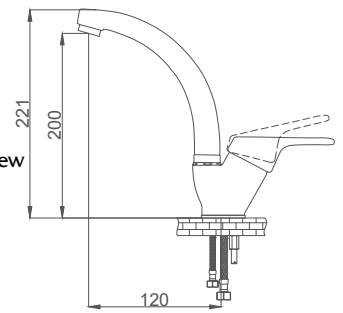

Swan Neck Kitchen Faucet

Kuğu Lavabo Bataryası
Batterie Cygne D'évier
خلائ مغسلة بجعة

Code / Kod: **BMK015**

Pieces in Cartoon / Koli: 12 Pcs

- 40mm Ceramic Cartridge
- 50 Cm Flexible Connection
- Easy Installation With Single Screw
- Brass Tube