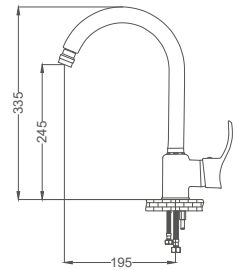

Swan Neck Kitchen Faucet

Beyaz Altın Kuğu Eviye Bataryası
Batterie Cygne D'évier
خلاط مجلى بجعة

Code / Kod: **AKD302**

Pieces in Cartoon / Koli: 12 Pcs

- 40mm Ceramic Cartridge
- 50 Cm Flexible Connection
- Easy Installation With Single Screw
- Moving Aerator