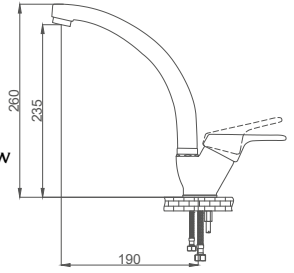

Basin Faucet

Lavabo Bataryası
Batterie de Lavabo
خلاط مغسلة

- 40mm Ceramic Cartridge
- Single Brass Body
- 50 Cm Flexible Connection
- Easy Installation With Single Screw

Code / Kod: ASL100

Pieces in Cartoon / Koli: 12 Pcs