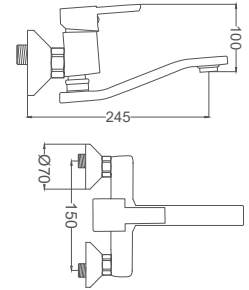

Bathroom Faucet

Banyo Bataryası
Batterie Salle de Bain
خلاط حمام

Code / Kod: **EL225**

Pieces in Cartoon / Koli: **6 Pcs**

- 35mm Ceramic Cartridge
- Single Brass Body

Basin Faucet

Lavabo Bataryası
Batterie de Lavabo
خلاط مغسلة

Code / Kod: **EL227**

Pieces in Cartoon / Koli: **6 Pcs**

- 35mm Ceramic Cartridge
- Single Brass Body
- 50 Cm Flexible Connection
- Easy Installation With Single Screw

Ornamented Kitchen Faucet

Aplik Eviye Bataryası
Batterie D'évier en Applique
خلاط مجلى شمعدان

Code / Kod: **EL228**

Pieces in Cartoon / Koli: **6 Pcs**

- 35mm Ceramic Cartridge
- Single Brass Body

Neck Kitchen Faucet

Perlatörlü Eviye Bataryası
Batterie Cygne D'évier
خلاط مجلى بجعة

Code / Kod: **EL245**

Pieces in Cartoon / Koli: **6 Pcs**

- 35mm Ceramic Cartridge
- Easy Installation With Single Screw
- 50 Cm Flexible Connection
- Single Brass Body

Basin Faucet

Perlatörlü Lavabo Bataryası
Batterie de Lavabo
خلاط مغسلة

Code / Kod: **EL246**

Pieces in Cartoon / Koli: **6 Pcs**

- 35mm Ceramic Cartridge
- Single Brass Body
- 50 Cm Flexible Connection
- Easy Installation With Single Screw

Lavatory Faucet

ELİT Taharet Bataryası
Batterie d'Ablution
خلاط وضوء **10cm**

Code / Kod: **EL022**

Pieces in Cartoon / Koli: **12 Pcs**