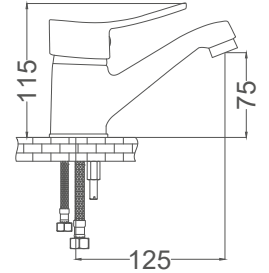

Swan Neck Kitchen Faucet

Kuğu Lavabo Bataryası
Batterie Cygne D'évier
خلاط مغسلة بجعة

- 40mm Ceramic Cartridge
- Single Body, Brass Tube
- 50 Cm Flexible Connection
- Easy Installation With Single Screw

Code / Kod: ASL101

Pieces in Cartoon / Koli: 12 Pcs