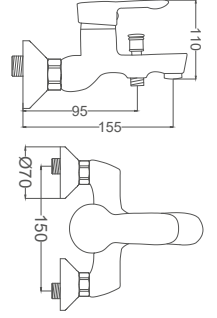

Bathroom Faucet

Banyo Bataryası
Batterie Salle de Bain
خلاط حمام

Code / Kod: ZM103
Pieces in Cartoon / Koli: 12 Pcs

- 40mm Ceramic Cartridge
- Single Brass Body

Swan Neck Kitchen Faucet

Kuş Eviye Bataryası
Batterie Cygne D'évier
خلاط مجلى بجعة

Code / Kod: ZM102
Pieces in Cartoon / Koli: 12 Pcs

- 40mm Ceramic Cartridge
- 50 Cm Flexible Connection
- Easy Installation With Single Screw

Basin Faucet

Yüksek Tip Lavabo Bataryası
Batterie de Lavabo
خلاط مغسلة

Code / Kod: ZM100
Pieces in Cartoon / Koli: 12 Pcs

- 40mm Ceramic Cartridge
- Single Brass Body
- 50 Cm Flexible Connection
- Easy Installation With Single Screw

Swan Neck Kitchen Faucet

Kuş Lavabo Bataryası
Batterie Cygne D'évier
خلاط مغسلة بجعة

Code / Kod: ZM101
Pieces in Cartoon / Koli: 12 Pcs

- 40mm Ceramic Cartridge
- 50 Cm Flexible Connection
- Easy Installation With Single Screw