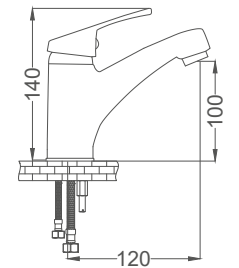

Basin Faucet

Yüksek Tip Lavabo Bataryası
Batterie de Lavabo
خلائط مغسلة

Code / Kod: **SRN203**

Pieces in Cartoon / Koli: 12 Pcs

- 35mm Ceramic Cartridge
- 50 Cm Flexible Connection
- Easy Installation With Single Screw
- Single Brass Body