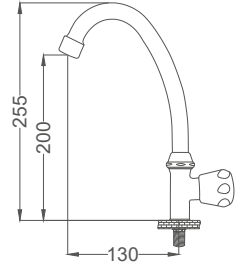

Single Entrance Tabletop Basin Faucet

Ultra Tek Girişli Mermer Üstü Lavabo Bataryası
Batterie de Lavabo - Unique Sur Marbre
خلاط مغسلة - رخام فوقه فردي

- 50 Cm Flexible Connection

Code / Kod: ULT208

Pieces in Cartoon / Koli: 30 Pcs