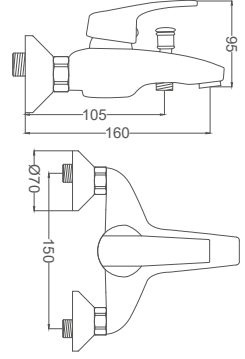

Bathroom Faucet

Banyo Bataryası
Batterie Salle de Bain
خلائم حمام

Code / Kod: **GRN501**
Pieces in Cartoon / Koli: 6 Pcs

- 40mm Ceramic Cartridge
- Single Brass Body

Swan Neck Kitchen Faucet

Kuğu Eviye Bataryası
Batterie Cygne D'évier
خلائم مجلى بجعة

Code / Kod: **GRN502**
Pieces in Cartoon / Koli: 6 Pcs

- 40mm Ceramic Cartridge
- Single Brass Body
- 50 Cm Flexible Connection
- Easy Installation With Single Screw

Basin Faucet

Lavabo Bataryası
Batterie de Lavabo
خلائم مغسلة

Code / Kod: **GRN503**
Pieces in Cartoon / Koli: 12 Pcs

- 40mm Ceramic Cartridge
- Single Brass Body
- 50 Cm Flexible Connection
- Easy Installation With Single Screw

Swan Neck Kitchen Faucet

Kuğu Lavabo Bataryası
Batterie Cygne D'évier
خلائم مغسلة بجعة

Code / Kod: **GRN507**
Pieces in Cartoon / Koli: 6 Pcs

- 40mm Ceramic Cartridge
- Single Brass Body
- 50 Cm Flexible Connection
- Easy Installation With Single Screw

Ornamented Kitchen Faucet

Aplik Eviye Bataryası
Batterie D'évier en Applique
خلائم مجلى شمعدان

Code / Kod: **GRN505**
Pieces in Cartoon / Koli: 6 Pcs

- 40mm Ceramic Cartridge
- Single Body, Brass Casting, Brass Tube