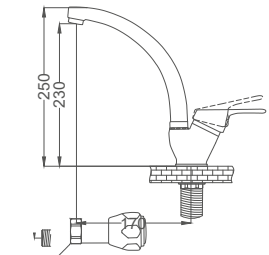

Swan Neck Kitchen Faucet

Kuğu Kuyruklu Eviye Bataryası
Long Tailed
Batterie Cygne D'évier en quene
خلائ مجلى بجعة بذب

Code / Kod: BMK032
Pieces in Cartoon / Koli: 12 Pcs