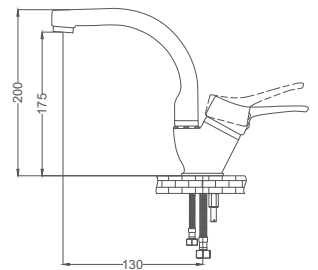

Swan Neck Kitchen Faucet

Kuşu Lavabo Bataryası
Batterie Cygne D'évier
خلاط مغسلة بجعة

Code / Kod: **ASF131**
Pieces in Cartoon / Koli: 12 Pcs

- 40mm Ceramic Cartridge
- 50 Cm Flexible Connection
- Easy Installation With Single Screw
- Moving Aerator