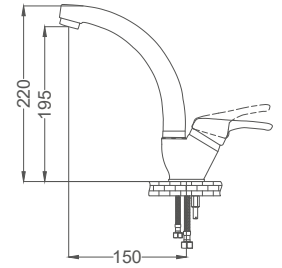

Swan Neck Kitchen Faucet

Kuşu Lavabo Bataryası
Batterie Cygne D'évier
خلائط مغسلة بجعة

Code / Kod: **SRN101**

Pieces in Cartoon / Koli: 12 Pcs

- 35mm Ceramic Cartridge
- 50 Cm Flexible Connection
- Easy Installation With Single Screw