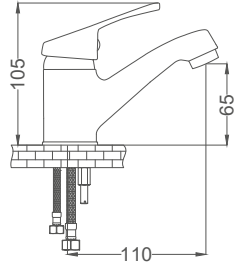

Basin Faucet

Tek Girişli Sabit Lavabo Bataryası
Batterie de Lavabo
خلاط مغسلة

Code / Kod: **SRN017**

Pieces in Cartoon / Koli: 12 Pcs

- 35mm Open-Close Cartridge
- Brass Body
- 50 Cm Flexible Connection