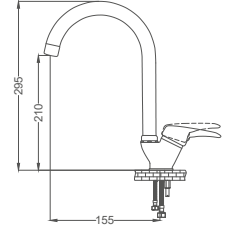

Swan Neck Kitchen Faucet

Kuşu Lavabo Bataryası
Batterie Cygne D'évier
خلاط مغسلة بجة

Code / Kod: LA202

Pieces in Cartoon / Koli: 12 Pcs

- 35mm Ceramic Cartridge
- 50 Cm Flexible Connection
- Easy Installation With Single Screw