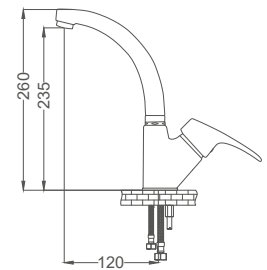

Swan Neck Kitchen Faucet

Kuğu Lavabo Bataryası
Batterie Cygne D'évier
خلائم مغسلة بجعة

Code / Kod: **GRN507**
Pieces in Cartoon / Koli: 6 Pcs

- 40mm Ceramic Cartridge
- Single Brass Body
- 50 Cm Flexible Connection
- Easy Installation With Single Screw