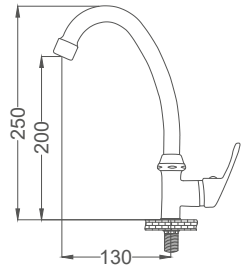

Single Entrance Tabletop Basin Faucet

Tek Girişli Mermer Üstü Lavabo Bataryası
Batterie de Lavabo - Unique Sur Marbre
خلاط مغسلة - رخام فوقه فردي

Code / Kod: **SR234**

Pieces in Cartoon / Koli: 30 Pcs

- 25mm Open-Close Cartridge
- Brass Body
- 50 Cm Flexible Connection