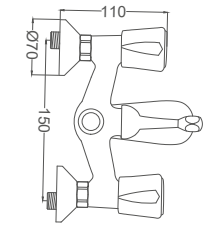

Ball Valve Controlled

Küresel Banyo Bataryası
Bathroom Faucet
Robinet Sphérique de Salle de Bain
خراط حمام كروية

Code / Kod: **AYL213**

Pieces in Cartoon / Koli: 12 Pcs