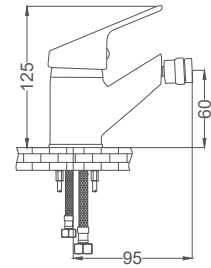

Ornamented Kitchen Faucet

Ters Aplik Eviye Bataryası
Batterie D'évier en Applique
خلائط مجلى شمعدان

Code / Kod: **BMK112**
Pieces in Cartoon / Koli: 12 Pcs

- 40mm Ceramic Cartridge
- Single Brass Body
- Brass Tube