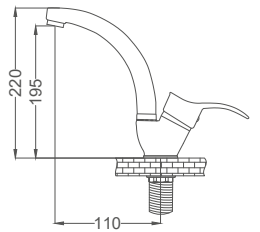

Swan Neck Bathroom Faucet

Kuğu Kuyruklu Lavabo Bataryası
Batterie de Lavabo
خلاط مجلی دوار

Code / Kod: **AKD109**
Pieces in Cartoon / Koli: **12 Pcs**