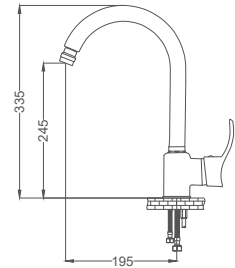

Swan Neck Kitchen Faucet

Beyaz Krom Kuğu Eviye Bataryası
Batterie Cygne D'évier
خلائ مجلى بجة

Code / Kod: **AKD402-K**
Pieces in Cartoon / Koli: 12 Pcs

- 40mm Ceramic Cartridge
- 50 Cm Flexible Connection
- Easy Installation With Single Screw
- Moving Aerator