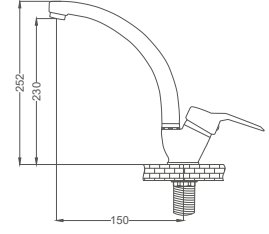

Swan Neck Kitchen Faucet

Kuğu Kuyruklu Eviye Bataryası
Long Tailed
Batterie Cygne D'évier en quene
خلائ مجلى بجعة بذب

Code / Kod: BR110
Pieces in Cartoon / Koli: 12 Pcs