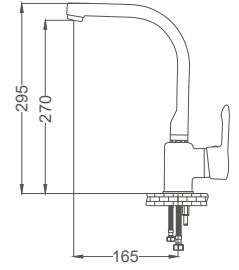

Swan Neck Kitchen Faucet

Kuğu Eviye Bataryası
Batterie Cygne D'évier
خراط مجلى بجعة

Code / Kod: **ASM102**

Pieces in Cartoon / Koli: **12 Pcs**

- 40mm Ceramic Cartridge
- 50 Cm Flexible Connection
- Easy Installation With Single Screw
- Moving Aerator