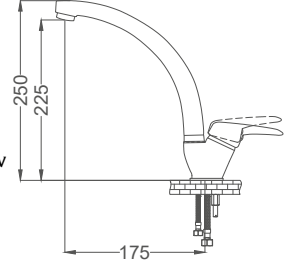

### Swan Neck Kitchen Faucet

Kuşu Eviye Bataryası  
Batterie Cygne D'évier  
خلاط مجلى بجة

Code / Kod: **SR228**

Pieces in Cartoon / Koli: 12 Pcs

- 35mm Ceramic Cartridge
- Single Brass Body
- 50 Cm Flexible Connection
- Easy Installation With Single Screw