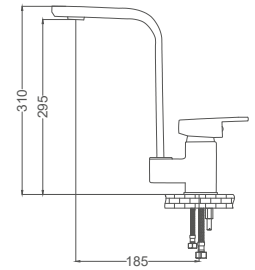

Neck Kitchen Faucet

Perlatörlü Eviye Bataryası
Batterie Cygne D'évier
خلاط مجلى بجعة

Code / Kod: **EL245**

Pieces in Cartoon / Koli: **6 Pcs**

- 35mm Ceramic Cartridge
- Easy Installation With Single Screw
- 50 Cm Flexible Connection
- Single Brass Body