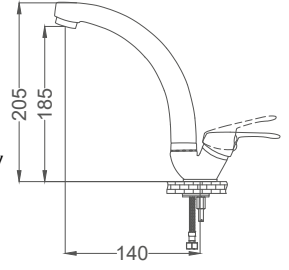

- 25mm Open-Close Cartridge
- Brass Body
- 50 Cm Flexible Connection
- Easy Installation With Single Screw