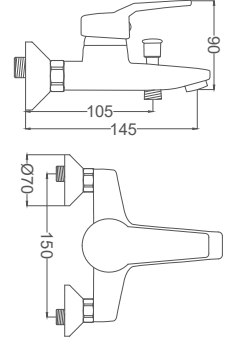

Bathroom Faucet

Banyo Bataryası
Batterie Salle de Bain
خلاط حمام

Code / Kod: BR103
Pieces in Cartoon / Koli: 12 Pcs

- 40mm Ceramic Cartridge
- Single Brass Body

Swan Neck Kitchen Faucet

Kuğu Eviye Bataryası
Batterie Cygne D'évier
خلاط مجلى بجعة

Code / Kod: BR102
Pieces in Cartoon / Koli: 12 Pcs

- 40mm Ceramic Cartridge
- 50 Cm Flexible Connection
- Easy Installation With Single Screw
- Brass Tube

Basin Faucet

Lavabo Bataryası
Batterie de Lavabo
خلاط مغسلة

Code / Kod: BR100
Pieces in Cartoon / Koli: 12 Pcs

- 40mm Ceramic Cartridge
- 50 Cm Flexible Connection
- Easy Installation With Single Screw

Swan Neck Kitchen Faucet

Kuğu Lavabo Bataryası
Batterie Cygne D'évier
خلاط مغسلة بجعة

Code / Kod: BR101
Pieces in Cartoon / Koli: 12 Pcs

- 40mm Ceramic Cartridge
- 50 Cm Flexible Connection
- Easy Installation With Single Screw
- Brass Body

Ornamented Kitchen Faucet

Aplik Eviye Bataryası
Batterie D'évier en Applique
خلاط مجلى شمعدان

Code / Kod: BR104
Pieces in Cartoon / Koli: 12 Pcs

- 40mm Ceramic Cartridge
- 50 Cm Flexible Connection
- Brass Tube