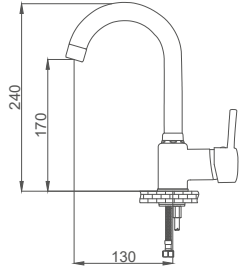

Swan Neck Kitchen Faucet

Kuğu Lavabo Bataryası
Batterie Cygne D'évier
خلائط مغسلة بجعة

Code / Kod: **CM108**
Pieces in Cartoon / Koli: 12 Pcs

- 35mm Ceramic Cartridge
- Easy Installation With Single Screw
- 50 Cm Flexible Connection
- Single Brass Body