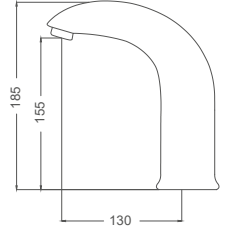

Photocell Controlled Faucet - Single Entry

Fotoselli Batarya (Tek Girişli)
Batterie à Photocelles - Unique Entrée
خلاط بحساس فوتوسيل - مدخل احادي

Code / Kod: FT012
Pieces in Cartoon / Koli: 8 Pcs

- Brass Body, Brass Tube
- 50 Cm Flexible Connection
- Photocell
- Double Entry
- AC Powered With Battery Option