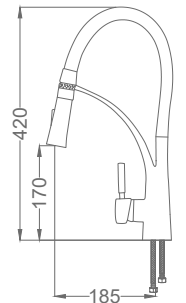

Industrial Kitchen Faucet

Endüstriyel Mutfak Bataryası
Batterie de Cuisine
خلاط مطبخ مزدوج صناعي

Code / Kod: **END005**

Pieces in Cartoon / Koli: 6 Pcs

- 35mm Ceramic Cartridge
- Single Brass Body
- Silicon Hose
- 50 Cm Flexible Connection
- Easy Installation With Single Screw