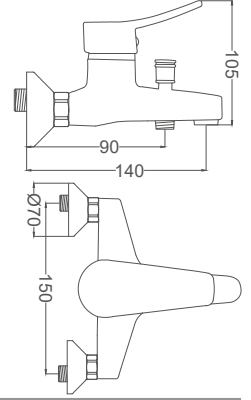

Kuğu Eviye Bataryası

Swan Neck Kitchen Faucet
Batterie Cygne D'évier
خلاط مجلى بجعة

- 40mm Ceramic Cartridge
- Single Brass Body
- 50 Cm Flexible Connection
- Easy Installation With Single Screw

Code / Kod: ASL102

Pieces in Cartoon / Koli: 12 Pcs