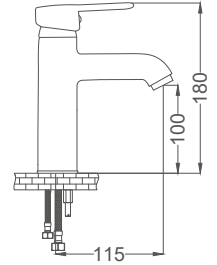

### Basin Faucet

Siyah Altın Lavabo Bataryası  
Batterie de Lavabo

خلاط مغسلة

Code / Kod: **ZRV200**

Pieces in Cartoon / Koli: 12 Pcs

- 35mm Ceramic Cartridge
- Single Brass Body
- 50 Cm Flexible Connection
- Easy Installation With Single Screw