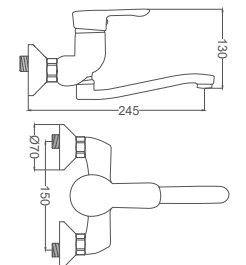

Bathroom Faucet

Banyo Bataryası
Batterie Salle de Bain
خراط حمام

Code / Kod: **ASM103**

Pieces in Cartoon / Koli: **12 Pcs**

- 40mm Ceramic Cartridge
- Brass Tube, Brass Body

Basin Faucet

Lavabo Bataryası
Batterie de Lavabo
خراط مغسلة

Code / Kod: **ASM100**

Pieces in Cartoon / Koli: **12 Pcs**

- 40mm Ceramic Cartridge
- Brass Tube, Brass Body
- 50 Cm Flexible Connection
- Easy Installation With Single Screw

Swan Neck Kitchen Faucet

Kuğu Eviye Bataryası
Batterie Cygne D'évier
خراط مجلى بجعة

Code / Kod: **ASM102**

Pieces in Cartoon / Koli: **12 Pcs**

- 40mm Ceramic Cartridge
- 50 Cm Flexible Connection
- Easy Installation With Single Screw
- Moving Aerator

Swan Neck Kitchen Faucet

Kuğu Lavabo Bataryası
Batterie Cygne D'évier
خراط مغسلة بجعة

Code / Kod: **ASM101**

Pieces in Cartoon / Koli: **12 Pcs**

- 40mm Ceramic Cartridge
- 50 Cm Flexible Connection
- Easy Installation With Single Screw

Ornamented Kitchen Faucet

Aplik Eviye Bataryası
Batterie Cygne D'évier en Applique
خراط مجلى شمعدان

Code / Kod: **ASM106**

Pieces in Cartoon / Koli: **12 Pcs**

- 40mm Ceramic Cartridge
- Brass Tube, Brass Body