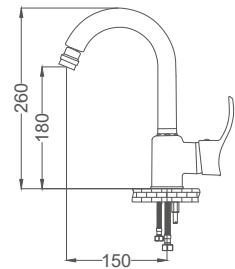

Swan Neck Kitchen Faucet

Beyaz Krom Kuğu Lavabo Bataryası
Batterie Cygne D'évier
خلائ مغسلة بجة

Code / Kod: **AKD401-K**
Pieces in Cartoon / Koli: 12 Pcs

- 40mm Ceramic Cartridge
- 50 Cm Flexible Connection
- Easy Installation With Single Screw