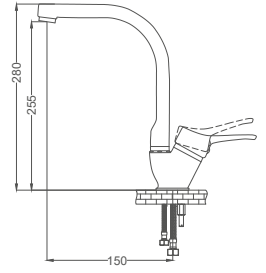

Swan Neck Kitchen Faucet

Kuşu Eviye Bataryası
Batterie Cygne D'évier
خلاط مجلی بجعة

Code / Kod: **ASF132**
Pieces in Cartoon / Koli: 12 Pcs

- 40mm Ceramic Cartridge
- 50 Cm Flexible Connection
- Easy Installation With Single Screw
- Moving Aerator