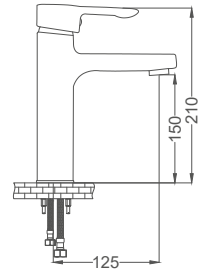

Basin Faucet

Siyah Krom Lavabo Bataryası
Batterie de Lavabo
خلاط مغسلة

Code / Kod: **ZM300-K**
Pieces in Cartoon / Koli: 12 Pcs

- 40mm Ceramic Cartridge
- Single Brass Body
- 50 Cm Flexible Connection
- Easy Installation With Single Screw