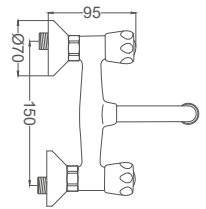

Bathroom Faucet

Dönerli Lavabo Bataryası
Batterie de Lavabo
خلاط مجلى دوار

Code / Kod: GR003

Pieces in Cartoon / Koli: 12 Pcs