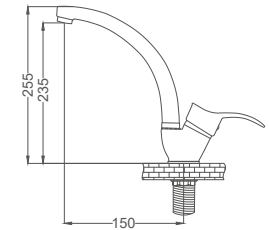

Swan Neck Kitchen Faucet

Kuğu Kuyruklu Eviye Bataryası
Long Tailed
Batterie Cygne D'évier en quene
خلائ مجلى بجعة بذب

Code / Kod: AKD110
Pieces in Cartoon / Koli: 12 Pcs