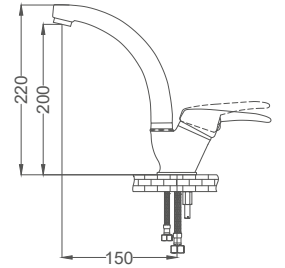

Swan Neck Kitchen Faucet

Kuğu Lavabo Bataryası
Batterie Cygne D'évier
خلاط مغسلة بجة

Code / Kod: **DML101**
Pieces in Cartoon / Koli: 12 Pcs

- 40mm Ceramic Cartridge
- 50 Cm Flexible Connection
- Easy Installation With Single Screw
- Brass Tube