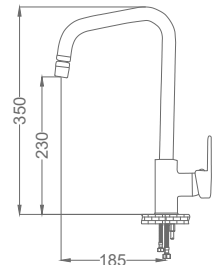

Neck Kitchen Faucet

Yatık Eviye Bataryası
Batterie Cygne D'évier
خلاط مجلى بجة

Code / Kod: **ZRV104**
Pieces in Cartoon / Koli: 12 Pcs

- 35mm Ceramic Cartridge
- 50 Cm Flexible Connection
- Easy Installation With Single Screw