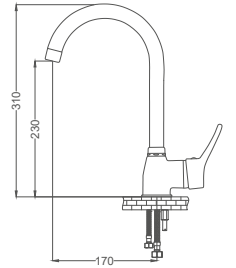

Kitchen Faucet

Eviye Bataryası
Batterie Cygne D'évier
خلائط مجلى شمعدان

Code / Kod: **ASF102**
Pieces in Cartoon / Koli: 12 Pcs

- 40mm Ceramic Cartridge
- 50 Cm Flexible Connection
- Easy Installation With Single Screw
- Moving Aerator