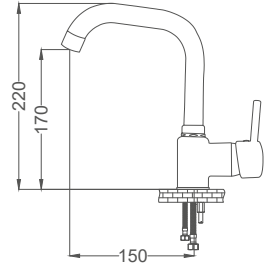

Basin Faucet

Lavabo Bataryası
Batterie de Lavabo
خلائط مغسلة

Code / Kod: **CM106**
Pieces in Cartoon / Koli: 12 Pcs

- 35mm Ceramic Cartridge
- Easy Installation With Single Screw
- Moving Aerator
- 50 Cm Flexible Connection
- Single Brass Body