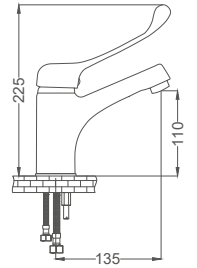

Industrial Kitchen Faucet

Endüstriyel Eviye Bataryası
Batterie de Cuisine
خلائط مطبخ مزدوج صناعي

Code / Kod: CM105

Pieces in Cartoon / Koli: 6 Pcs

- 35mm Ceramic Cartridge
- Brass Tube, Brass Body
- 50 Cm Flexible Connection
- Easy Installation With Single Screw