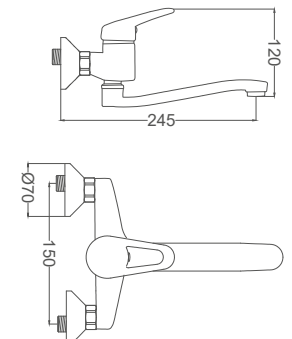

Ornamented Kitchen Faucet

Aplik Eviye Bataryası
Batterie D'évier en Applique
خلاط مجلى شمعدان

Code / Kod: **SR237**

Pieces in Cartoon / Koli: 12 Pcs

- 35mm Ceramic Cartridge
- Single Brass Body
- Brass Tube