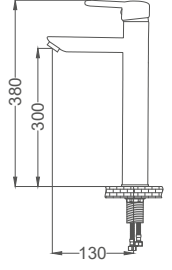

### Basin Faucet (30 Cm)

Lavabo Bataryası (30cm)  
Batterie de Lavabo  
خلائط مغسلة

Code / Kod: ZRV109

Pieces in Cartoon / Koli: 6 Pcs

- 40mm Ceramic Cartridge
- Brass Tube, Brass Body
- 50 Cm Flexible Connection
- Easy Installation With Single Screw