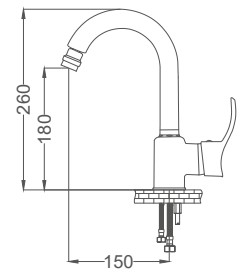

Swan Neck Kitchen Faucet

Kuşu Lavabo Bataryası
Batterie Cygne D'évier
خلط مغسلة بجعة

Code / Kod: **AKD101**
Pieces in Cartoon / Koli: 12 Pcs

- 40mm Ceramic Cartridge
- 50 Cm Flexible Connection
- Easy Installation With Single Screw
- Moving Aerator