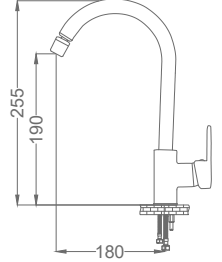

Swan Neck Kitchen Faucet

Kuşu Eviye Bataryası
Batterie Cygne D'évier
خلاط مجلى بجة

Code / Kod: **ZRV102**
Pieces in Cartoon / Koli: 12 Pcs

- 35mm Ceramic Cartridge
- 50 Cm Flexible Connection
- Easy Installation With Single Screw
- Moving Aerator