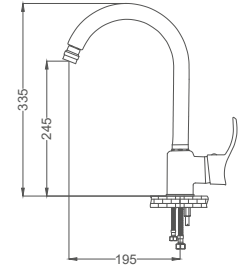

### Swan Neck Kitchen Faucet

Kuşu Eviye Bataryası  
Batterie Cygne D'évier  
خلط مجلى بجعة

Code / Kod: **AKD102**  
Pieces in Cartoon / Koli: 12 Pcs

- 40mm Ceramic Cartridge
- 50 Cm Flexible Connection
- Easy Installation With Single Screw
- Moving Aerator