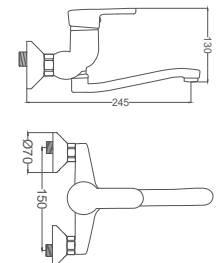

Ornamented Kitchen Faucet

Aplik Eviye Bataryası
Batterie D'évier en Applique
خلاط مجلى شمعدان

Code / Kod: **ZRV106**
Pieces in Cartoon / Koli: 12 Pcs

- 35mm Ceramic Cartridge
- Single Brass Body