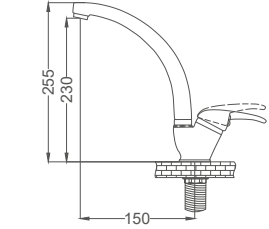

Swan Neck Kitchen Faucet

Kuğu Kuyruklu Eviye Bataryası
Long Tailed
Batterie Cygne D'évier en quene
خلائ مجلى بجعة بذب

Code / Kod: RS110
Pieces in Cartoon / Koli: 12 Pcs