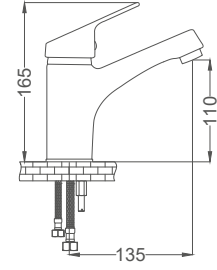

Pull-Out Kitchen Faucet

Spiralli Eviye Bataryası
Batterie à Evier en Spirale
خلائط مجلى حلزوني

Code / Kod: **BMK020**
Pieces in Cartoon / Koli: 12 Pcs

- 40mm Ceramic Cartridge
- 50 Cm Flexible Connection
- Brass Body