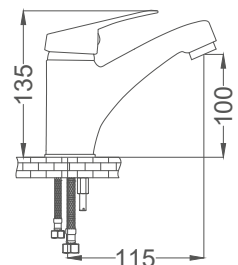

Basin Faucet

Yüksek Tip Lavabo Bataryası
Batterie de Lavabo
خلاط مغسلة

Code / Kod: **NRN203**

Pieces in Cartoon / Koli: **12 Pcs**

- 35mm Ceramic Cartridge
- 50 Cm Flexible Connection
- Easy Installation With Single Screw
- Single Brass Body