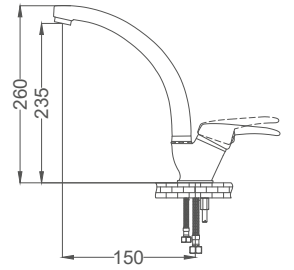

### Swan Neck Kitchen Faucet

Kuğu Eviye Bataryası  
Batterie Cygne D'évier  
خلاط مجلى بجة

Code / Kod: **BL332**

Pieces in Cartoon / Koli: **12 Pcs**

- 40mm Ceramic Cartridge
- 50 Cm Flexible Connection
- Easy Installation With Single Screw
- Brass Tube