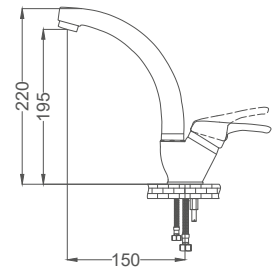

Swan Neck Basin Faucet- Single

Tek Girişli Büyük Gövde Kuğu Lavabo Bataryası
Batterie Cygne de Lavabo - Unique
خلاط مغسلة بجعة - فردي

Code / Kod: **SRN105**

Pieces in Cartoon / Koli: 12 Pcs

- 35mm Open-Close Cartridge
- Brass Body
- 50 Cm Flexible Connection