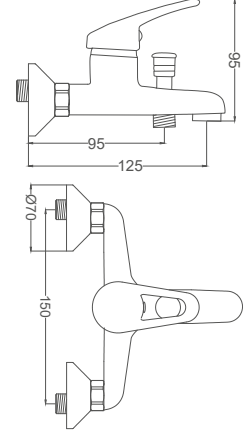

Bathroom Faucet

Banyo Bataryası
Batterie Salle de Bain
خلاط حمام

Code / Kod: **NRN103**

Pieces in Cartoon / Koli: **12 Pcs**

- 35mm Open-Close Cartridge
- Single Brass Body

Swan Neck Kitchen Faucet

Kuğu Eviye Bataryası
Batterie Cygne D'évier
خلاط مجلى بجمعة

Code / Kod: **NRN102**

Pieces in Cartoon / Koli: **12 Pcs**

- 35mm Ceramic Cartridge
- 50 Cm Flexible Connection
- Easy Installation With Single Screw

Swan Neck Kitchen Faucet

Kuğu Lavabo Bataryası
Batterie Cygne D'évier
خلاط مغسلة بجمعة

Code / Kod: **NRN101**

Pieces in Cartoon / Koli: **12 Pcs**

- 35mm Ceramic Cartridge
- 50 Cm Flexible Connection
- Easy Installation With Single Screw

Basin Faucet

Yüksek Tip Lavabo Bataryası
Batterie de Lavabo
خلاط مغسلة

Code / Kod: **NRN203**

Pieces in Cartoon / Koli: **12 Pcs**

- 35mm Ceramic Cartridge
- 50 Cm Flexible Connection
- Easy Installation With Single Screw
- Single Brass Body