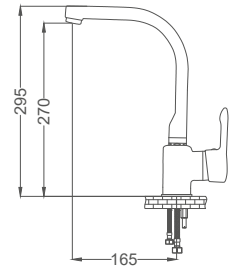

Swan Neck Kitchen Faucet

Siyah Krom Kuğu Eviye Bataryası
Batterie Cygne D'évier
خلاط مجلى بجعة

Code / Kod: **ZM302-K**
Pieces in Cartoon / Koli: 12 Pcs

- 40mm Ceramic Cartridge
- 50 Cm Flexible Connection
- Easy Installation With Single Screw
- Moving Aerator