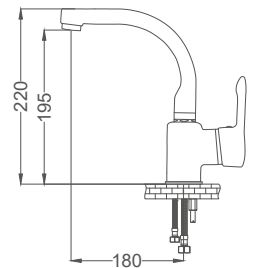

Swan Neck Kitchen Faucet

Kuş Lavabo Bataryası
Batterie Cygne D'évier
خلاط مغسلة بجعة

Code / Kod: ZM101
Pieces in Cartoon / Koli: 12 Pcs

- 40mm Ceramic Cartridge
- 50 Cm Flexible Connection
- Easy Installation With Single Screw