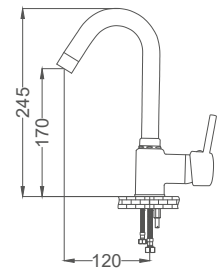

Swan Neck Kitchen Faucet

Kuğu Lavabo Bataryası
Batterie Cygne D'évier
خلائ مغسلة بجعة

Code / Kod: **CM101**
Pieces in Cartoon / Koli: 12 Pcs

- 35mm Ceramic Cartridge
- 50 Cm Flexible Connection
- Easy Installation With Single Screw
- Brass Tube