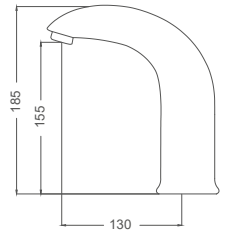

Photocell Controlled Faucet - Double Entry

Fotoselli Batarya (Çift Girişli)
Batterie à Photocelles - Unique Entrée
خلاط بحساس فوتوسيل - مدخل احادي

Code / Kod: FT013
Pieces in Cartoon / Koli: 8 Pcs

- Brass Body, Brass Tube
- 50 Cm Flexible Connection
- Photocell
- AC Powered With Battery Option