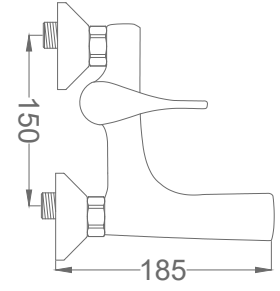

Bathroom Faucet

Banyo Bataryası
Batterie Salle de Bain
خلاط حمام

Code / Kod: **PLN501**
Pieces in Cartoon / Koli: 6 Pcs

- 35mm Ceramic Cartridge
- Single Brass Body