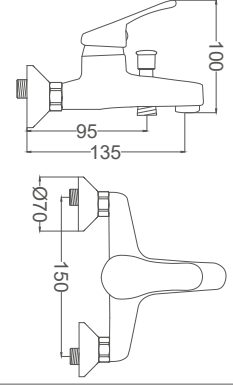

Bathroom Faucet

Banyo Bataryası
Batterie Salle de Bain
خلائط حمام

Code / Kod: **SRN100**

Pieces in Cartoon / Koli: 12 Pcs

- 35mm Open-Close Cartridge
- Single Brass Body