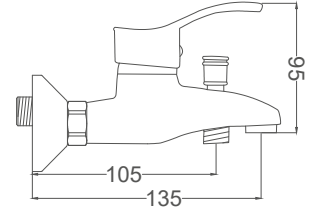

Bathroom Faucet

Beyaz Krom Banyo Bataryası
Batterie Salle de Bain
خلائ حمام

Code / Kod: **AKD403-K**
Pieces in Cartoon / Koli: 12 Pcs

- 40mm Ceramic Cartridge
- Single Brass Body