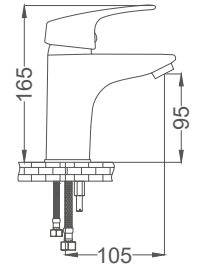

Bathroom Faucet

Banyo Bataryası
Batterie Salle de Bain
خلط حمام

Code / Kod: **AKD103**
Pieces in Cartoon / Koli: 12 Pcs

- 40mm Ceramic Cartridge
- Single Brass Body

Swan Neck Kitchen Faucet

Kuşu Eviye Bataryası
Batterie Cygne D'évier
خلط مجلى بجعة

Code / Kod: **AKD102**
Pieces in Cartoon / Koli: 12 Pcs

- 40mm Ceramic Cartridge
- 50 Cm Flexible Connection
- Easy Installation With Single Screw
- Moving Aerator

Basin Faucet

Lavabo Bataryası
Batterie de Lavabo
خلط مغسلة

Code / Kod: **AKD100**
Pieces in Cartoon / Koli: 12 Pcs

- 40mm Ceramic Cartridge
- 50 Cm Flexible Connection
- Easy Installation With Single Screw

Swan Neck Kitchen Faucet

Kuşu Lavabo Bataryası
Batterie Cygne D'évier
خلط مغسلة بجعة

Code / Kod: **AKD101**
Pieces in Cartoon / Koli: 12 Pcs

- 40mm Ceramic Cartridge
- 50 Cm Flexible Connection
- Easy Installation With Single Screw
- Moving Aerator