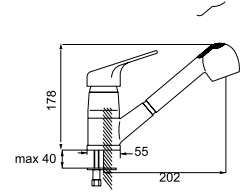

High Type Faucet

Yüksek Tip Lavabo Bataryası
Batterie de Lavabo
خلائط مغسلة

Code / Kod: **BMK011**
Pieces in Cartoon / Koli: 12 Pcs

- 40mm Ceramic Cartridge
- Single Brass Body
- 50 Cm Flexible Connection
- Easy Installation With Single Screw

Pull-Out Kitchen Faucet

Spiralli Eviye Bataryası
Batterie à Evier en Spirale
خلائط مجلى حلزوني

Code / Kod: **BMK020**
Pieces in Cartoon / Koli: 12 Pcs

- 40mm Ceramic Cartridge
- 50 Cm Flexible Connection
- Brass Body

Kitchen Faucet

Döner Eviye Bataryası
Batterie Cygne D'évier
خلائط مجلى شمعدان

Code / Kod: **BMK116**
Pieces in Cartoon / Koli: 12 Pcs

- 40mm Ceramic Cartridge
- 50 Cm Flexible Connection
- Easy Installation With Single Screw
- Brass Tube

Bidet Faucet

Bide Bataryası
Batterie de Bidet
خلائط جلاس

Code / Kod: **BMK021**
Pieces in Cartoon / Koli: 12 Pcs

- 40mm Ceramic Cartridge
- 50 Cm Flexible Connection
- Single Brass Body
- Moving Aerator

Ornamented Kitchen Faucet

Ters Aplik Eviye Bataryası
Batterie D'évier en Applique
خلائط مجلى شمعدان

Code / Kod: **BMK112**
Pieces in Cartoon / Koli: 12 Pcs

- 40mm Ceramic Cartridge
- Single Brass Body
- Brass Tube

Lavatory Faucet

GMS Taharet Bataryası
Batterie d'Ablution
خلائط وضوء 10cm

Code / Kod: **BMK022**
Pieces in Cartoon / Koli: 12 Pcs