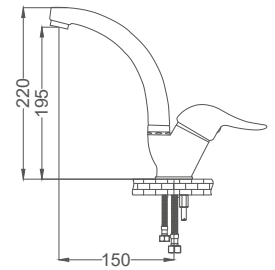

Swan Neck Kitchen Faucet

Kuşu Lavabo Bataryası
Batterie Cygne D'évier
خلاط مغسلة بجعة

Code / Kod: **SER101**
Pieces in Cartoon / Koli: 12 Pcs

- 40mm Ceramic Cartridge
- Single Brass Body
- 50 Cm Flexible Connection
- Easy Installation With Single Screw

Ornamented Kitchen Faucet

Aplik Eviye Bataryası
Batterie D'évier en Applique
خلاط مجلى شمعدان

Code / Kod: **SER106**
Pieces in Cartoon / Koli: 12 Pcs

- 40mm Ceramic Cartridge
- Single Brass Body
- Brass Tube