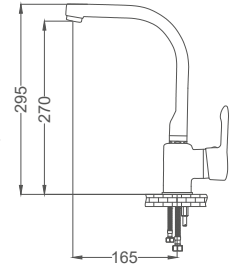

Swan Neck Kitchen Faucet

Siyah Altın Kuğu Eviye Bataryası
Batterie Cygne D'évier
خلاط مغلى بجة

Code / Kod: **ZM202**
Pieces in Cartoon / Koli: **12 Pcs**

- 40mm Ceramic Cartridge
- 50 Cm Flexible Connection
- Easy Installation With Single Screw
- Moving Aerator