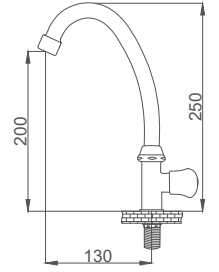

Single Entrance Tabletop Basin Faucet

Uzay Tek Girişli Mermer Üstü Lavabo Bataryası
Batterie de Lavabo - Unique Sur Marbre
خلاط مغسلة - رخام فوقه فردي

- 50 Cm Flexible Connection

Code / Kod: UZY208

Pieces in Cartoon / Koli: 30 Pcs