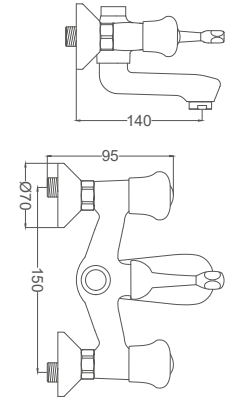

Ball Valve Controlled

Küresel Banyo Bataryası
Bathroom Faucet
Robinet Sphérique de Salle de Bain
خلائط حمام كروية

Code / Kod: **BK213**

Pieces in Cartoon / Koli: **12 Pcs**