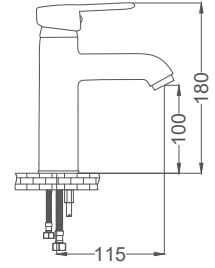

### Basin Faucet

Siyah Krom Lavabo Bataryası  
Batterie de Lavabo  
خلاط مغسلة

Code / Kod: **ZRV300-K**  
Pieces in Cartoon / Koli: 12 Pcs

- 35mm Ceramic Cartridge
- Single Brass Body
- 50 Cm Flexible Connection
- Easy Installation With Single Screw