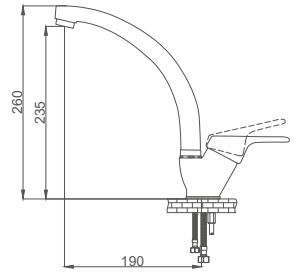

### Swan Neck Kitchen Faucet

Kuğu Eviye Bataryası  
Batterie Cygne D'évier  
خلائ مجلى بجعة

Code / Kod: **BMK016**

Pieces in Cartoon / Koli: 12 Pcs

- 40mm Ceramic Cartridge
- 50 Cm Flexible Connection
- Easy Installation With Single Screw
- Brass Tube