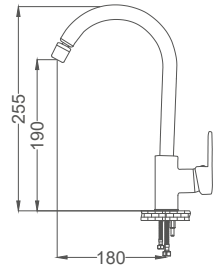

### Swan Neck Kitchen Faucet

Siyah Altın Kuğu Eviye Bataryası  
Batterie Cygne D'évier

خلاط مجلى بجعة

Code / Kod: **ZRV202**

Pieces in Cartoon / Koli: 12 Pcs

- 35mm Ceramic Cartridge
- 50 Cm Flexible Connection
- Easy Installation With Single Screw
- Moving Aerator