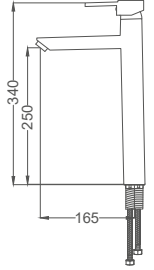

Bath Tub Faucet

- Open-Close Cartridge
- Brass Heading, Brass Exit

Code / Kod: MRY105

Pieces in Cartoon / Koli: 6 Pcs