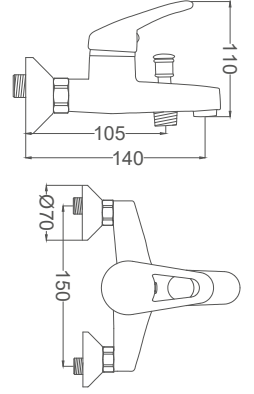

### Swan Neck Kitchen Faucet

Kuğu Eviye Bataryası  
Batterie Cygne D'évier  
خلاط مجلى بجة

Code / Kod: **BL332**

Pieces in Cartoon / Koli: **12 Pcs**

- 40mm Ceramic Cartridge
- 50 Cm Flexible Connection
- Easy Installation With Single Screw
- Brass Tube