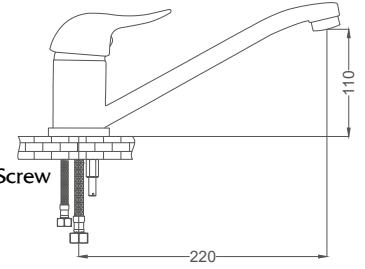

Kitchen Faucet

Döner Eviye Bataryası
Batterie Cygne D'évier
خلائط مجلى شمعدان

Code / Kod: **BMK116**
Pieces in Cartoon / Koli: 12 Pcs

- 40mm Ceramic Cartridge
- 50 Cm Flexible Connection
- Easy Installation With Single Screw
- Brass Tube

Bidet Faucet

Bide Bataryası
Batterie de Bidet
خلائط جلاس

Code / Kod: **BMK021**
Pieces in Cartoon / Koli: 12 Pcs

- 40mm Ceramic Cartridge
- 50 Cm Flexible Connection
- Single Brass Body
- Moving Aerator