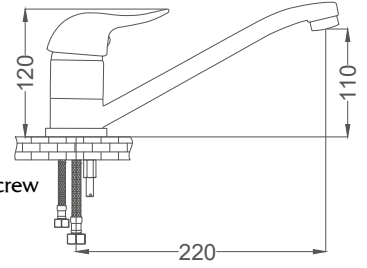

Kitchen Faucet

Gövededen Dönerli Eviye Bataryası
Batterie Cygne D'évier
خراط مجلى شمعدان

Code / Kod: **SER104**
Pieces in Cartoon / Koli: 12 Pcs

- 40mm Ceramic Cartridge
- Single Brass Body
- 50 Cm Flexible Connection
- Easy Installation With Single Screw