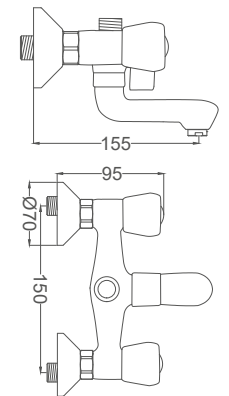

Neck Kitchen Faucet

Dönerli Eviye Bataryası
Batterie Cygne D'évier
خلائط مجلى بجعة

Code / Kod: **BK002**

Pieces in Cartoon / Koli: **12 Pcs**