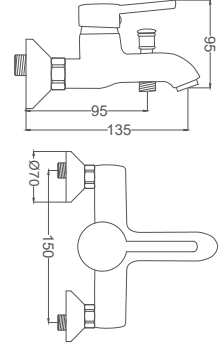

Bathroom Faucet

Banyo Bataryası
Batterie Salle de Bain
خلائ حمام

Code / Kod: **CM103**
Pieces in Cartoon / Koli: 12 Pcs

- 35mm Ceramic Cartridge
- Single Brass Body

Swan Neck Kitchen Faucet

Kuğu Eviye Bataryası
Batterie Cygne D'évier
خلائ مجلی بجعة

Code / Kod: **CM102**
Pieces in Cartoon / Koli: 12 Pcs

- 35mm Ceramic Cartridge
- 50 Cm Flexible Connection
- Easy Installation With Single Screw
- Brass Tube

Basin Faucet

Lavabo Bataryası
Batterie de Lavabo
خلائ مغسلة

Code / Kod: **CM100**
Pieces in Cartoon / Koli: 12 Pcs

- 35mm Ceramic Cartridge
- Single Brass Body
- Easy Installation With Single Screw
- 50 Cm Flexible Connection

Swan Neck Kitchen Faucet

Kuğu Lavabo Bataryası
Batterie Cygne D'évier
خلائ مغسلة بجعة

Code / Kod: **CM101**
Pieces in Cartoon / Koli: 12 Pcs

- 35mm Ceramic Cartridge
- 50 Cm Flexible Connection
- Easy Installation With Single Screw
- Brass Tube

Ornamented Kitchen Faucet

Üstten Borulu Aplike Eviye Bataryası
Batterie D'évier en Applique
خلائ مجلی شمعدان

Code / Kod: **CM136**
Pieces in Cartoon / Koli: 12 Pcs

- 35mm Ceramic Cartridge