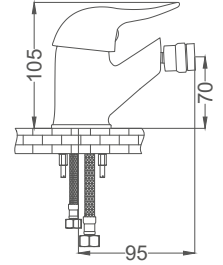

Bidet Faucet

Bide Bataryası
Batterie de Bidet
خراط جلاس

Code / Kod: **SER107**
Pieces in Cartoon / Koli: 12 Pcs

- 40mm Ceramic Cartridge
- 50 Cm Flexible Connection
- Single Brass Body
- Moving Aerator