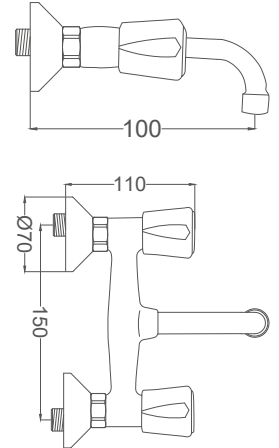

Bathroom Faucet

Dönerli Lavabo Bataryası
Batterie de Lavabo
خلائط مجلى دوار

Code / Kod: **AYL201**

Pieces in Cartoon / Koli: 12 Pcs