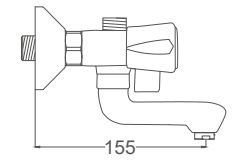

Neck Kitchen Faucet

Dönerli Eviye Bataryası
Batterie Cygne D'évier
خراط مجلى بجعة

Code / Kod: **AYL200**

Pieces in Cartoon / Koli: 12 Pcs