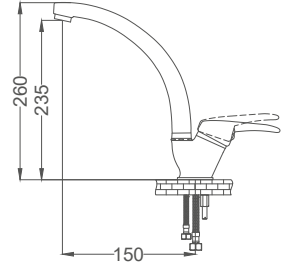

### Swan Neck Kitchen Faucet

Kuğu Eviye Bataryası  
Batterie Cygne D'évier  
خلاط مجلى بجة

Code / Kod: **DML102**  
Pieces in Cartoon / Koli: 12 Pcs

- 40mm Ceramic Cartridge
- 50 Cm Flexible Connection
- Easy Installation With Single Screw
- Brass Tube