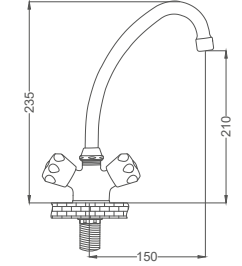

### Swan Neck Faucet

Kuğu Eviye Batarya  
Batterie Cygne de  
خلاط مغسلة بجعة

Code / Kod: GR006

Pieces in Cartoon / Koli: 12 Pcs

- 50 Cm Flexible Connection
- Easy Installation With Double Screw