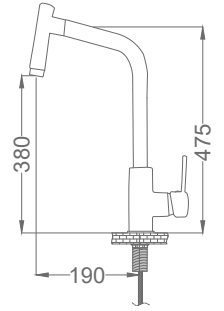

### Kitchen Faucet

Spiralli Mutfak Bataryası  
Batterie de Cuisine  
خلاط مطبخ مزدوج صناعي

Code / Kod: **END001**

Pieces in Cartoon / Koli: 6 Pcs

- 35mm Ceramic Cartridge
- Single Brass Body
- 50 Cm Flexible Connection
- Easy Installation With Single Screw