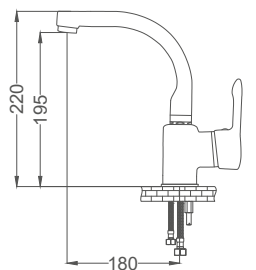

Swan Neck Kitchen Faucet

Siyah Krom Kuğu Lavabo Bataryası
Batterie Cygne D'évier
خلاط مغسلة بجعة

Code / Kod: **ZM301-K**
Pieces in Cartoon / Koli: 12 Pcs

- 40mm Ceramic Cartridge
- 50 Cm Flexible Connection
- Easy Installation With Single Screw