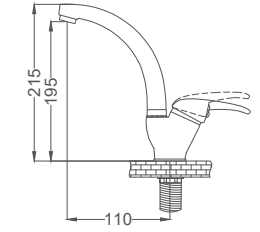

Swan Neck Bathroom Faucet

Kuğu Kuyruklu Lavabo Bataryası
Batterie de Lavabo
خلاط مجلی دوار

Code / Kod: **RS109**
Pieces in Cartoon / Koli: **12 Pcs**