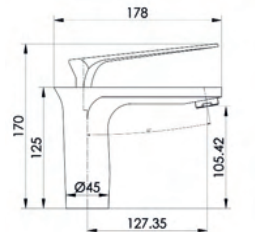

Basin Faucet

Lavabo Bataryası
Batterie de Lavabo
خلاط مغسلة

Code / Kod: **MRY100**
Pieces in Cartoon / Koli: 6 Pcs

- 35mm Ceramic Cartridge
- Brass Casting Tube
- 50 Cm Flexible Connection
- With Tail Installation Part