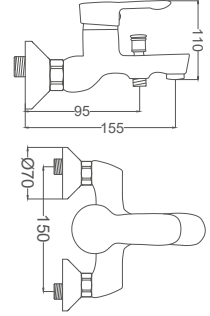

Bathroom Faucet

Siyah Altın Banyo Bataryası
Batterie Salle de Bain
خلاط حمام

Code / Kod: **ZM203**
Pieces in Cartoon / Koli: **12 Pcs**

- 40mm Ceramic Cartridge
- Single Brass Body

Basin Faucet

Siyah Altın Lavabo Bataryası
Batterie de Lavabo
خلاط مغسلة

Code / Kod: **ZM200**
Pieces in Cartoon / Koli: **12 Pcs**

- 40mm Ceramic Cartridge
- Single Brass Body
- 50 Cm Flexible Connection
- Easy Installation With Single Screw

Swan Neck Kitchen Faucet

Siyah Altın Kuğu Eviye Bataryası
Batterie Cygne D'évier
خلاط مغلى بجة

Code / Kod: **ZM202**
Pieces in Cartoon / Koli: **12 Pcs**

- 40mm Ceramic Cartridge
- 50 Cm Flexible Connection
- Easy Installation With Single Screw
- Moving Aerator

Swan Neck Kitchen Faucet

Siyah Altın Kuğu Lavabo Bataryası
Batterie Cygne D'évier
خلاط مغسلة بجة

Code / Kod: **ZM201**
Pieces in Cartoon / Koli: **12 Pcs**

- 40mm Ceramic Cartridge
- 50 Cm Flexible Connection
- Easy Installation With Single Screw

WARRANTY 2 YEARS