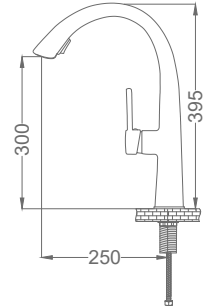

Neck Kitchen Faucet

Eviye Bataryası (Bronz Renkli)
Batterie Cygne D'évier
خلاط مجلى بجعة

Code / Kod: **DVA003**
Pieces in Cartoon / Koli: 6 Pcs

- 35mm Ceramic Cartridge
- Single Brass Body
- 50 Cm Flexible Connection
- Easy Installation With Single Screw
- Nelon Hose