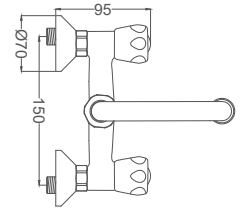

### Swan Neck Faucet

Kuğu Eviye Batarya  
Batterie Cygne de  
خلاط مغسلة بجعة

Code / Kod: GR006

Pieces in Cartoon / Koli: 12 Pcs

- 50 Cm Flexible Connection
- Easy Installation With Double Screw