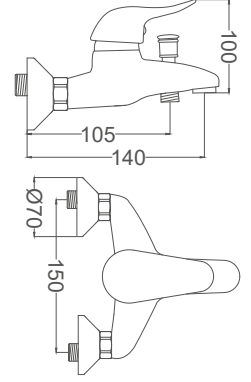

Bathroom Faucet

Banyo Bataryası
Batterie Salle de Bain
خلاط حمام

Code / Kod: **SER103**
Pieces in Cartoon / Koli: 12 Pcs

- 40mm Ceramic Cartridge
- Single Brass Body

Swan Neck Kitchen Faucet

Kuşu Eviye Bataryası
Batterie Cygne D'évier
خلاط مجلى بجعة

Code / Kod: **SER102**
Pieces in Cartoon / Koli: 12 Pcs

- 40mm Ceramic Cartridge
- Single Brass Body
- 50 Cm Flexible Connection
- Easy Installation With Single Screw

High Type Faucet

Yüksek Tip Lavabo Bataryası
Batterie de Lavabo
خلاط مغسلة

Code / Kod: **SER114**
Pieces in Cartoon / Koli: 12 Pcs

- 40mm Ceramic Cartridge
- Single Brass Body
- 50 Cm Flexible Connection
- Easy Installation With Single Screw

Swan Neck Kitchen Faucet

Kuşu Lavabo Bataryası
Batterie Cygne D'évier
خلاط مغسلة بجعة

Code / Kod: **SER101**
Pieces in Cartoon / Koli: 12 Pcs

- 40mm Ceramic Cartridge
- Single Brass Body
- 50 Cm Flexible Connection
- Easy Installation With Single Screw

Ornamented Kitchen Faucet

Aplik Eviye Bataryası
Batterie D'évier en Applique
خلاط مجلى شمعدان

Code / Kod: **SER106**
Pieces in Cartoon / Koli: 12 Pcs

- 40mm Ceramic Cartridge
- Single Brass Body
- Brass Tube