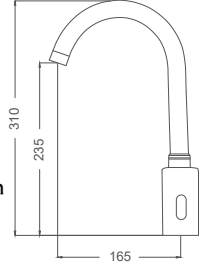

Photocell Controlled Kitchen Faucet - Double Entry

Fotoselli Eviye Bataryası (Çift Giriş)
Batterie à Photocelles D'évier - Double Entrée
خلائط مجلی بحساس فوتوسیل - مدخل ثنائي

Code / Kod: **FT005**
Pieces in Cartoon / Koli: **10 Pcs**

- Brass Body, Brass Tube
- 50 Cm Flexible Connection
- Photocell
- Double Entry
- AC Powered With Battery Option