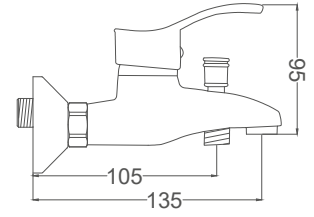

Basin Faucet

Beyaz Altın Lavabo Bataryası
Batterie de Lavabo
خلاط مغسلة

Code / Kod: **AKD300**

Pieces in Cartoon / Koli: 12 Pcs

- 40mm Ceramic Cartridge
- 50 Cm Flexible Connection
- Easy Installation With Single Screw