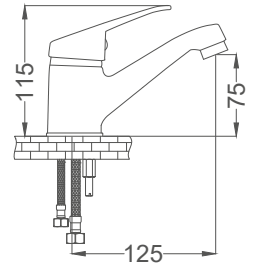

Basin Faucet

Lavabo Bataryası
Batterie de Lavabo
خلائ مغسلة

Code / Kod: **BMK014**

Pieces in Cartoon / Koli: 12 Pcs

- 40mm Ceramic Cartridge
- Single Brass Body
- 50 Cm Flexible Connection