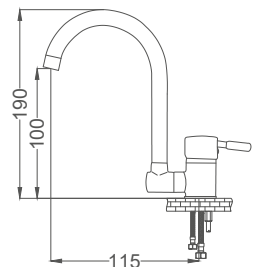

Kitchen Faucet

Cam Önü Eviye Bataryası
Batterie Cygne D'évier
خلائط مجلى شمعدان

Code / Kod: **CMN001**
Pieces in Cartoon / Koli: 12 Pcs

- 35mm Ceramic Cartridge
- Easy Installation With Single Screw
- Moving Aerator
- 50 Cm Flexible Connection
- Single Brass Body