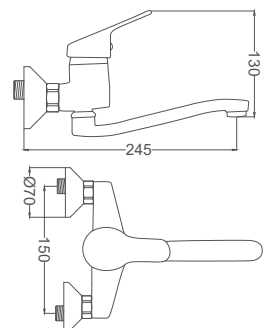

Ornamented Kitchen Faucet

Aplik Eviye Bataryası
Batterie D'évier en Applique
خلائ مجلى شمعدان

Code / Kod: **BMK019**

Pieces in Cartoon / Koli: 12 Pcs

- 40mm Ceramic Cartridge
- Single Brass Body
- Brass Tube