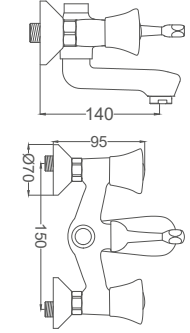

Ball Valve Controlled

Küresel Banyo Bataryası
Bathroom Faucet
Robinet Sphérique de Salle de Bain
خلائط حمام كروية

Code / Kod: **ULT213**

Pieces in Cartoon / Koli: 12 Pcs