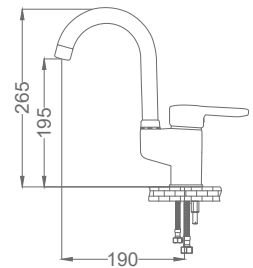

Swan Neck Kitchen Faucet

Kuğu Lavabo Bataryası
Batterie Cygne D'évier
خلاط مغسلة بج

Code / Kod: **OMG101**
Pieces in Cartoon / Koli: 12 Pcs

- 40mm Ceramic Cartridge
- 50 Cm Flexible Connection
- Easy Installation With Single Screw