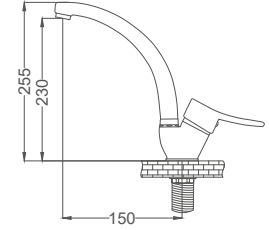

Swan Neck Kitchen Faucet

Kuğu Kuyruklu Eviye Bataryası
Long Tailed
Batterie Cygne D'évier en quene
خلائ مجلى بجعة بذب

Code / Kod: ASL110
Pieces in Cartoon / Koli: 12 Pcs