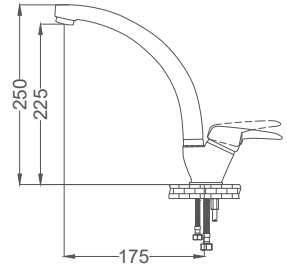

Swan Neck Kitchen Faucet

Kuğu Lavabo Bataryası
Batterie Cygne D'évier
خلاط مغسلة بجمعة

Code / Kod: **NRN101**

Pieces in Cartoon / Koli: **12 Pcs**

- 35mm Ceramic Cartridge
- 50 Cm Flexible Connection
- Easy Installation With Single Screw