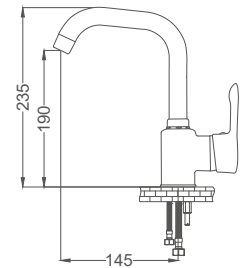

Kuğu Eviye Bataryası

Swan Neck Kitchen Faucet
Batterie Cygne D'évier
خراط مجلى بجعة

Code / Kod: **ZM107**

Pieces in Cartoon / Koli: **12 Pcs**

- 40mm Ceramic Cartridge
- 50 Cm Flexible Connection
- Easy Installation With Single Screw