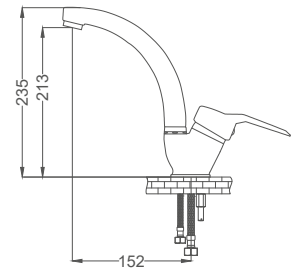

Swan Neck Kitchen Faucet

Kuğu Lavabo Bataryası
Batterie Cygne D'évier
خلاط مغسلة بجعة

Code / Kod: BR101
Pieces in Cartoon / Koli: 12 Pcs

- 40mm Ceramic Cartridge
- 50 Cm Flexible Connection
- Easy Installation With Single Screw
- Brass Body