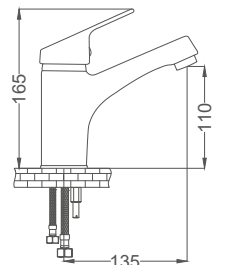

Basin Faucet

Yüksek Tip Lavabo Bataryası
Batterie de Lavabo
خلاط مغسلة

Code / Kod: **DML114**
Pieces in Cartoon / Koli: 12 Pcs

- 40mm Ceramic Cartridge
- 50 Cm Flexible Connection
- Easy Installation With Single Screw
- Single Brass Body