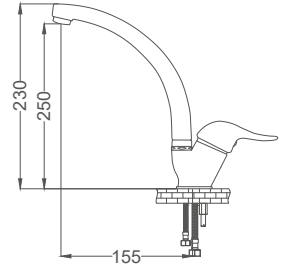

### Swan Neck Kitchen Faucet

Kuşu Eviye Bataryası  
Batterie Cygne D'évier  
خلاط مجلى بجعة

Code / Kod: **SER102**  
Pieces in Cartoon / Koli: 12 Pcs

- 40mm Ceramic Cartridge
- Single Brass Body
- 50 Cm Flexible Connection
- Easy Installation With Single Screw