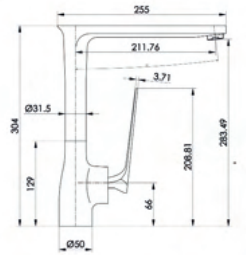

### Neck Kitchen Faucet

Eviye Bataryası  
Batterie Cygne D'évier  
خلاط مجلى بجعة

Code / Kod: **MRY102**  
Pieces in Cartoon / Koli: 6 Pcs

- 35mm Ceramic Cartridge
- Brass Casting Tube
- 50 Cm Flexible Connection
- With Tail Installation Part