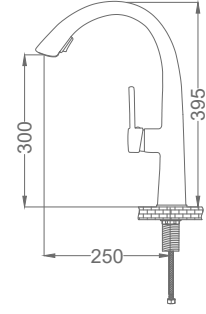

Neck Kitchen Faucet

Spiralli Eviye Bataryası (Beyaz Renkli)
Batterie Cygne D'évier
خلاط مجلى بجعة

Code / Kod: DVA005
Pieces in Cartoon / Koli: 6 Pcs

- 35mm Ceramic Cartridge
- Single Brass Body
- 50 Cm Flexible Connection
- Easy Installation With Single Screw
- Nelon Hose