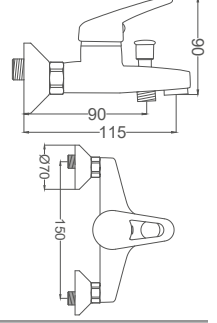

Bathroom Faucet

Banyo Bataryası
Batterie Salle de Bain
خلاط حمام

Code / Kod: LA103

Pieces in Cartoon / Koli: 12 Pcs

- 35mm Open-Close Cartridge
- Single Brass Body

Swan Neck Kitchen Faucet

Kuşu Eviye Bataryası
Batterie Cygne D'évier
خلاط مجلى بجة

Code / Kod: LA102

Pieces in Cartoon / Koli: 12 Pcs

- 35mm Ceramic Cartridge
- 50 Cm Flexible Connection
- Easy Installation With Single Screw

Swan Neck Kitchen Faucet

Kuşu Lavabo Bataryası
Batterie Cygne D'évier
خلاط مغسلة بجة

Code / Kod: LA202

Pieces in Cartoon / Koli: 12 Pcs

- 35mm Ceramic Cartridge
- 50 Cm Flexible Connection
- Easy Installation With Single Screw

Basin Faucet

Lavabo Bataryası
Batterie de Lavabo
خلاط مغسلة

Code / Kod: LA100

Pieces in Cartoon / Koli: 12 Pcs

- 35mm Ceramic Cartridge
- Single Brass Body
- Easy Installation With Single Screw
- 50 Cm Flexible Connection

Swan Neck Kitchen Faucet

Kuşu Lavabo Bataryası
Batterie Cygne D'évier
خلاط مغسلة بجة

Code / Kod: LA101

Pieces in Cartoon / Koli: 12 Pcs

- 35mm Ceramic Cartridge
- 50 Cm Flexible Connection
- Easy Installation With Single Screw

Swan Neck Kitchen Faucet

Baston Kuşu Lavabo Bataryası
Batterie Cygne D'évier
خلاط مغسلة بجة

Code / Kod: LA201

Pieces in Cartoon / Koli: 12 Pcs

- 35mm Ceramic Cartridge
- 50 Cm Flexible Connection
- Easy Installation With Single Screw

Basin Faucet

Yüksek Tip Lavabo Bataryası
Batterie de Lavabo
خلاط مغسلة

Code / Kod: LA203

Pieces in Cartoon / Koli: 12 Pcs

- 35mm Ceramic Cartridge
- 50 Cm Flexible Connection
- Easy Installation With Single Screw
- Single Brass Body