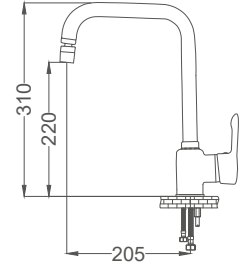

Swan Neck Kitchen Faucet

Kuğu Eviye Bataryası
Batterie Cygne D'évier
خراط مجلى بجعة

Code / Kod: **ZM104**

Pieces in Cartoon / Koli: **12 Pcs**

- 40mm Ceramic Cartridge
- 50 Cm Flexible Connection
- Easy Installation With Single Screw