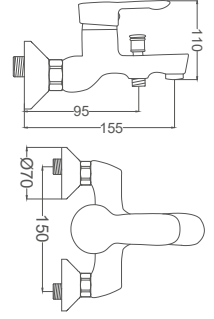

Bathroom Faucet

Banyo Bataryası
Batterie Salle de Bain
خراط حمام

Code / Kod: **ASM103**

Pieces in Cartoon / Koli: **12 Pcs**

- 40mm Ceramic Cartridge
- Brass Tube, Brass Body

Basin Faucet

Lavabo Bataryası
Batterie de Lavabo
خراط مغسلة

Code / Kod: **ASM100**

Pieces in Cartoon / Koli: **12 Pcs**

- 40mm Ceramic Cartridge
- Brass Tube, Brass Body
- 50 Cm Flexible Connection
- Easy Installation With Single Screw

Swan Neck Kitchen Faucet

Kuğu Eviye Bataryası
Batterie Cygne D'évier
خراط مجلى بجعة

Code / Kod: **ASM102**

Pieces in Cartoon / Koli: **12 Pcs**

- 40mm Ceramic Cartridge
- 50 Cm Flexible Connection
- Easy Installation With Single Screw
- Moving Aerator

Swan Neck Kitchen Faucet

Kuğu Lavabo Bataryası
Batterie Cygne D'évier
خراط مغسلة بجعة

Code / Kod: **ASM101**

Pieces in Cartoon / Koli: **12 Pcs**

- 40mm Ceramic Cartridge
- 50 Cm Flexible Connection
- Easy Installation With Single Screw

Ornamented Kitchen Faucet

Aplik Eviye Bataryası
Batterie Cygne D'évier en Applique
خراط مجلى شمعدان

Code / Kod: **ASM106**

Pieces in Cartoon / Koli: **12 Pcs**

- 40mm Ceramic Cartridge
- Brass Tube, Brass Body