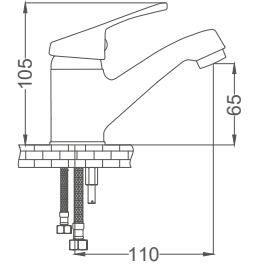

Basin Faucet

Lavabo Bataryası
Batterie de Lavabo
خلائط مغسلة

Code / Kod: **SRN103**

Pieces in Cartoon / Koli: 12 Pcs

- 35mm Ceramic Cartridge
- Single Brass Body
- Easy Installation With Single Screw
- 50 Cm Flexible Connection