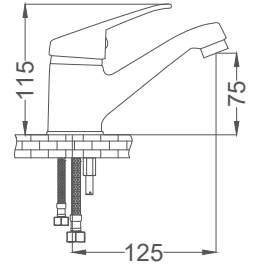

Basin Faucet

Lavabo Bataryası
Batterie de Lavabo
خلاط مغسلة

Code / Kod: **BL330**

Pieces in Cartoon / Koli: **12 Pcs**

- 40mm Ceramic Cartridge
- Single Brass Body
- 50 Cm Flexible Connection
- Easy Installation With Single Screw