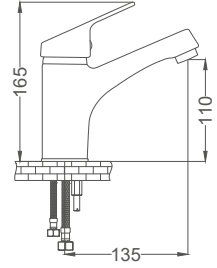

High Type Faucet

Yüksek Tip Lavabo Bataryası
Batterie de Lavabo
خلاط مغسلة

Code / Kod: **SER114**
Pieces in Cartoon / Koli: 12 Pcs

- 40mm Ceramic Cartridge
- Single Brass Body
- 50 Cm Flexible Connection
- Easy Installation With Single Screw