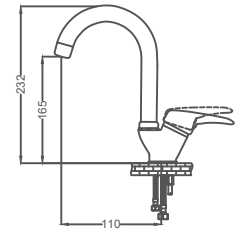

Swan Neck Kitchen Faucet

Baston Kuşu Lavabo Bataryası
Batterie Cygne D'évier
خلاط مغسلة بجة

Code / Kod: LA201

Pieces in Cartoon / Koli: 12 Pcs

- 35mm Ceramic Cartridge
- 50 Cm Flexible Connection
- Easy Installation With Single Screw