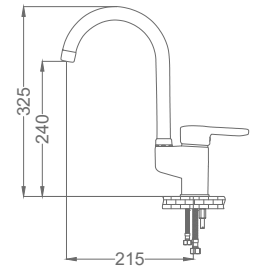

Swan Neck Kitchen Faucet

Kuğu Eviye Bataryası
Batterie Cygne D'évier
خلاط مجلى

Code / Kod: **OMG102**
Pieces in Cartoon / Koli: 12 Pcs

- 40mm Ceramic Cartridge
- 50 Cm Flexible Connection
- Easy Installation With Single Screw