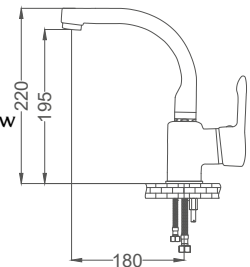

Swan Neck Kitchen Faucet

Siyah Altın Kuğu Lavabo Bataryası
Batterie Cygne D'évier
خلاط مغسلة بجة

Code / Kod: **ZM201**
Pieces in Cartoon / Koli: **12 Pcs**

- 40mm Ceramic Cartridge
- 50 Cm Flexible Connection
- Easy Installation With Single Screw