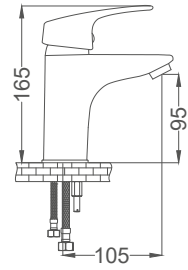

Bathroom Faucet

Beyaz Altın Banyo Bataryası
Batterie Salle de Bain
خلاط حمام

Code / Kod: **AKD303**

Pieces in Cartoon / Koli: 12 Pcs

- 40mm Ceramic Cartridge
- Single Brass Body

Basin Faucet

Beyaz Altın Lavabo Bataryası
Batterie de Lavabo
خلاط مغسلة

Code / Kod: **AKD300**

Pieces in Cartoon / Koli: 12 Pcs

- 40mm Ceramic Cartridge
- 50 Cm Flexible Connection
- Easy Installation With Single Screw

Swan Neck Kitchen Faucet

Beyaz Altın Kuğu Eviye Bataryası
Batterie Cygne D'évier
خلاط مجلى بجعة

Code / Kod: **AKD302**

Pieces in Cartoon / Koli: 12 Pcs

- 40mm Ceramic Cartridge
- 50 Cm Flexible Connection
- Easy Installation With Single Screw
- Moving Aerator

Swan Neck Kitchen Faucet

Beyaz Altın Kuğu Lavabo Bataryası
Batterie Cygne D'évier
خلاط مغسلة بجعة

Code / Kod: **AKD301**

Pieces in Cartoon / Koli: 12 Pcs

- 40mm Ceramic Cartridge
- 50 Cm Flexible Connection
- Easy Installation With Single Screw

WARRANTY 2 YEARS