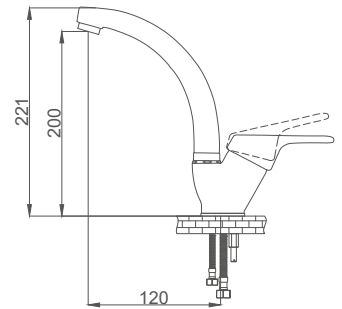

Ornamented Kitchen Faucet

Aplik Eviye Bataryası
Batterie D'évier en Applique
خلاط مجلى شمعدان

- 40mm Ceramic Cartridge
- Single Body, Brass Casting, Brass Tube

Code / Kod: ASL106

Pieces in Cartoon / Koli: 12 Pcs