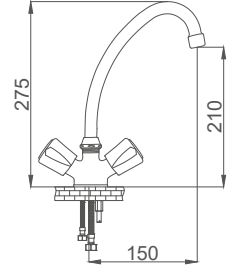

### Swan Neck Faucet

Kuğu Eviye Batarya  
Batterie Cygne de  
خلائط مغسلة بجعة

Code / Kod: **AYL205**

Pieces in Cartoon / Koli: 12 Pcs

- 50 Cm Flexible Connection
- Easy Installation With Single Screw