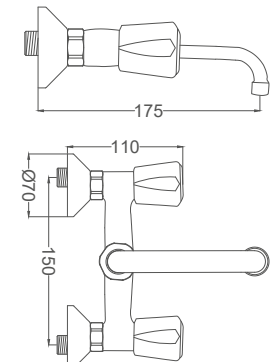

Swan Neck Faucet

Kuğu Eviye Batarya
Batterie Cygne de
خلائط مغسلة بجعة

Code / Kod: **AYL205**

Pieces in Cartoon / Koli: 12 Pcs

- 50 Cm Flexible Connection
- Easy Installation With Single Screw

Eagle Faucet

Kartal Lavabo Batarya
Batterie de Lavabo
خلائط نسر

Code / Kod: **AYL204**

Pieces in Cartoon / Koli: 12 Pcs

- 50 Cm Flexible Connection
- Easy Installation With Double Screw

Basin Faucet - Fixed

Sabit Lavabo Bataryası
Batterie de Lavabo - Fixé
خلائط مغسلة - ثابت

Code / Kod: **AYL202**

Pieces in Cartoon / Koli: 12 Pcs

Bathroom Faucet

Dönerli Lavabo Bataryası
Batterie de Lavabo
خلائط مجلى دوار

Code / Kod: **AYL201**

Pieces in Cartoon / Koli: 12 Pcs