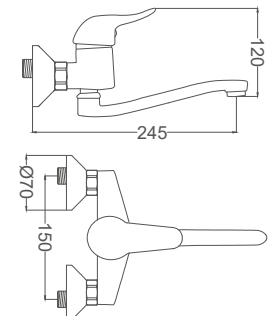

Bathroom Faucet

Banyo Bataryası
Batterie Salle de Bain
خلاط حمام

Code / Kod: **SER103**
Pieces in Cartoon / Koli: 12 Pcs

- 40mm Ceramic Cartridge
- Single Brass Body

Swan Neck Kitchen Faucet

Kuşu Eviye Bataryası
Batterie Cygne D'évier
خلاط مجلى بجعة

Code / Kod: **SER102**
Pieces in Cartoon / Koli: 12 Pcs

- 40mm Ceramic Cartridge
- Single Brass Body
- 50 Cm Flexible Connection
- Easy Installation With Single Screw

High Type Faucet

Yüksek Tip Lavabo Bataryası
Batterie de Lavabo
خلاط مغسلة

Code / Kod: **SER114**
Pieces in Cartoon / Koli: 12 Pcs

- 40mm Ceramic Cartridge
- Single Brass Body
- 50 Cm Flexible Connection
- Easy Installation With Single Screw

Swan Neck Kitchen Faucet

Kuşu Lavabo Bataryası
Batterie Cygne D'évier
خلاط مغسلة بجعة

Code / Kod: **SER101**
Pieces in Cartoon / Koli: 12 Pcs

- 40mm Ceramic Cartridge
- Single Brass Body
- 50 Cm Flexible Connection
- Easy Installation With Single Screw

Ornamented Kitchen Faucet

Aplik Eviye Bataryası
Batterie D'évier en Applique
خلاط مجلى شمعدان

Code / Kod: **SER106**
Pieces in Cartoon / Koli: 12 Pcs

- 40mm Ceramic Cartridge
- Single Brass Body
- Brass Tube