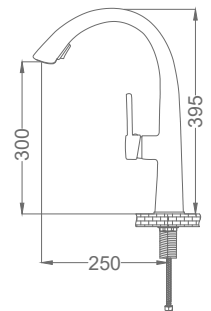

Neck Kitchen Faucet

Krom Spiralli Eviye Bataryası
Batterie Cygne D'évier
خلاط مجلى بجعة

Code / Kod: **DVA004**
Pieces in Cartoon / Koli: 6 Pcs

- 35mm Ceramic Cartridge
- Single Brass Body
- 50 Cm Flexible Connection
- Easy Installation With Single Screw
- Nelon Hose