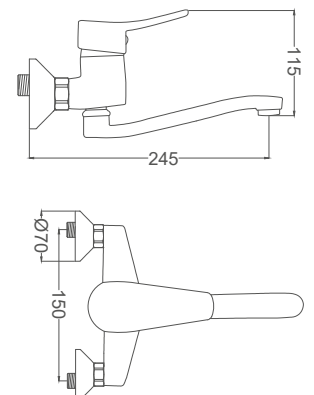

Bathroom Faucet

Banyo Bataryası
Batterie Salle de Bain
خلاط حمام

- 40mm Ceramic Cartridge
- Single Brass Body

Code / Kod: ASL103

Pieces in Cartoon / Koli: 12 Pcs

Kuğu Eviye Bataryası

Swan Neck Kitchen Faucet
Batterie Cygne D'évier
خلاط مجلى بجعة

- 40mm Ceramic Cartridge
- Single Brass Body
- 50 Cm Flexible Connection
- Easy Installation With Single Screw

Code / Kod: ASL102

Pieces in Cartoon / Koli: 12 Pcs

Basin Faucet

Lavabo Bataryası
Batterie de Lavabo
خلاط مغسلة

- 40mm Ceramic Cartridge
- Single Brass Body
- 50 Cm Flexible Connection
- Easy Installation With Single Screw

Code / Kod: ASL100

Pieces in Cartoon / Koli: 12 Pcs

Swan Neck Kitchen Faucet

Kuğu Lavabo Bataryası
Batterie Cygne D'évier
خلاط مغسلة بجعة

- 40mm Ceramic Cartridge
- Single Body, Brass Tube
- 50 Cm Flexible Connection
- Easy Installation With Single Screw

Code / Kod: ASL101

Pieces in Cartoon / Koli: 12 Pcs

Ornamented Kitchen Faucet

Aplik Eviye Bataryası
Batterie D'évier en Applique
خلاط مجلى شمعدان

- 40mm Ceramic Cartridge
- Single Body, Brass Casting, Brass Tube

Code / Kod: ASL106

Pieces in Cartoon / Koli: 12 Pcs