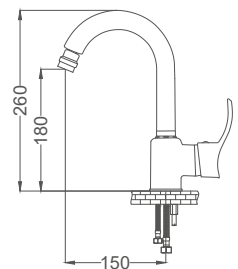

Swan Neck Kitchen Faucet

Beyaz Altın Kuğu Lavabo Bataryası
Batterie Cygne D'évier
خلاط مغسلة بجعة

Code / Kod: **AKD301**

Pieces in Cartoon / Koli: 12 Pcs

- 40mm Ceramic Cartridge
- 50 Cm Flexible Connection
- Easy Installation With Single Screw