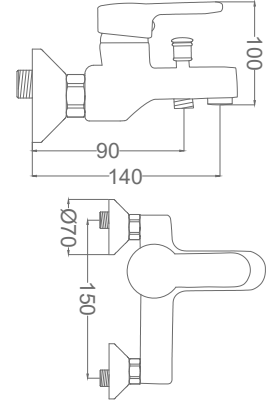

Bathroom Faucet

Banyo Bataryası
Batterie Sallee de Bain
خلاط حما

Code / Kod: **OMG103**
Pieces in Cartoon / Koli: 6 Pcs

- 40mm Ceramic Cartridge
- Single Brass Body

Swan Neck Kitchen Faucet

Kuğu Eviye Bataryası
Batterie Cygne D'évier
خلاط مجلى

Code / Kod: **OMG102**
Pieces in Cartoon / Koli: 12 Pcs

- 40mm Ceramic Cartridge
- 50 Cm Flexible Connection
- Easy Installation With Single Screw

Basin Faucet

Lavabo Bataryası
Batterie de Lavabo
خلاط مغسلة

Code / Kod: **OMG100**
Pieces in Cartoon / Koli: 12 Pcs

- 40mm Ceramic Cartridge
- Single Brass Body
- 50 Cm Flexible Connection
- Easy Installation With Single Screw

Swan Neck Kitchen Faucet

Kuğu Lavabo Bataryası
Batterie Cygne D'évier
خلاط مغسلة بج

Code / Kod: **OMG101**
Pieces in Cartoon / Koli: 12 Pcs

- 40mm Ceramic Cartridge
- 50 Cm Flexible Connection
- Easy Installation With Single Screw

Ornamented Kitchen Faucet

Aplik Eviye Bataryası
Batterie D'évier en Applique
خلاط مجلى شمعدان

Code / Kod: **OMG106**
Pieces in Cartoon / Koli: 6 Pcs

- 40mm Ceramic Cartridge
- Single Brass Body