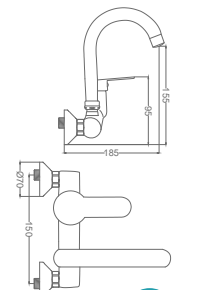

Ornamented Kitchen Faucet

Üstten Borulu Aplike Eviye Bataryası
Batterie D'évier en Applique
خلاط مجلى شمعدان

Code / Kod: **ZRV136**
Pieces in Cartoon / Koli: 12 Pcs

- 35mm Ceramic Cartridge
- Single Brass Body