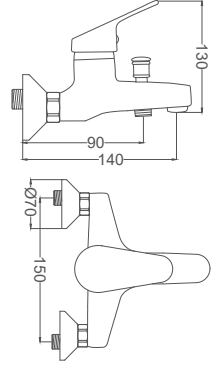

Bathroom Faucet

Banyo Bataryası
Batterie Salle de Bain
خلائ حمام

Code / Kod: **BMK018**

Pieces in Cartoon / Koli: 12 Pcs

- 40mm Ceramic Cartridge
- Single Brass Body

Swan Neck Kitchen Faucet

Kuğu Eviye Bataryası
Batterie Cygne D'évier
خلائ مجلى بجعة

Code / Kod: **BMK016**

Pieces in Cartoon / Koli: 12 Pcs

- 40mm Ceramic Cartridge
- 50 Cm Flexible Connection
- Easy Installation With Single Screw
- Brass Tube

Basin Faucet

Lavabo Bataryası
Batterie de Lavabo
خلائ مغسلة

Code / Kod: **BMK014**

Pieces in Cartoon / Koli: 12 Pcs

- 40mm Ceramic Cartridge
- Single Brass Body
- 50 Cm Flexible Connection

Swan Neck Kitchen Faucet

Kuğu Lavabo Bataryası
Batterie Cygne D'évier
خلائ مغسلة بجعة

Code / Kod: **BMK015**

Pieces in Cartoon / Koli: 12 Pcs

- 40mm Ceramic Cartridge
- 50 Cm Flexible Connection
- Easy Installation With Single Screw
- Brass Tube

Ornamented Kitchen Faucet

Aplik Eviye Bataryası
Batterie D'évier en Applique
خلائ مجلى شمعدان

Code / Kod: **BMK019**

Pieces in Cartoon / Koli: 12 Pcs

- 40mm Ceramic Cartridge
- Single Brass Body
- Brass Tube