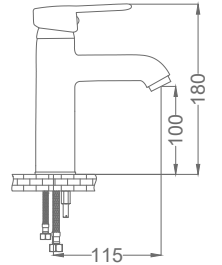

Basin Faucet

Lavabo Bataryası
Batterie de Lavabo
خلاط مغسلة

Code / Kod: **ZRV100**
Pieces in Cartoon / Koli: 12 Pcs

- 35mm Ceramic Cartridge
- Single Brass Body
- 50 Cm Flexible Connection
- Easy Installation With Single Screw