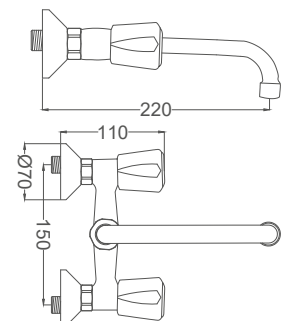

### Swan Neck Faucet

Kuğu Eviye Batarya  
Batterie Cygne de  
خلائط مغسلة بجعة

Code / Kod: **AYL205**

Pieces in Cartoon / Koli: 12 Pcs

- 50 Cm Flexible Connection
- Easy Installation With Single Screw