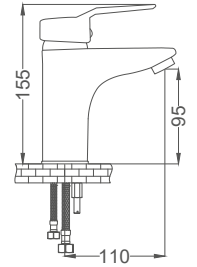

Basin Faucet

Lavabo Bataryası
Batterie de Lavabo
خلاط مغسلة

Code / Kod: **OMG100**
Pieces in Cartoon / Koli: 12 Pcs

- 40mm Ceramic Cartridge
- Single Brass Body
- 50 Cm Flexible Connection
- Easy Installation With Single Screw