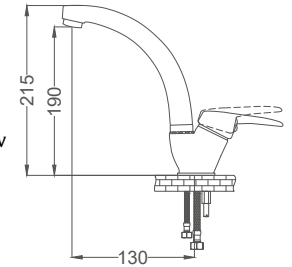

Swan Neck Kitchen Faucet

Kuşu Lavabo Bataryası
Batterie Cygne D'évier
خلاط مغسلة بجة

Code / Kod: **SR229**

Pieces in Cartoon / Koli: 12 Pcs

- 35mm Ceramic Cartridge
- 50 Cm Flexible Connection
- Easy Installation With Single Screw
- Brass Tube