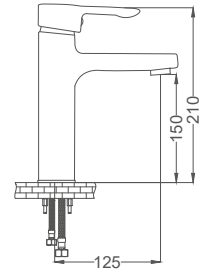

### Basin Faucet

Lavabo Bataryası  
Batterie de Lavabo  
خراط مغسلة

Code / Kod: **ASM100**

Pieces in Cartoon / Koli: **12 Pcs**

- 40mm Ceramic Cartridge
- Brass Tube, Brass Body
- 50 Cm Flexible Connection
- Easy Installation With Single Screw