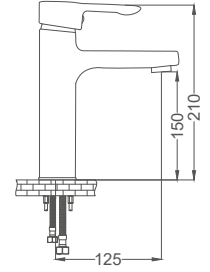

### Basin Faucet

Siyah Altın Lavabo Bataryası  
Batterie de Lavabo  
خلاط مغسلة

Code / Kod: **ZM200**  
Pieces in Cartoon / Koli: **12 Pcs**

- 40mm Ceramic Cartridge
- Single Brass Body
- 50 Cm Flexible Connection
- Easy Installation With Single Screw