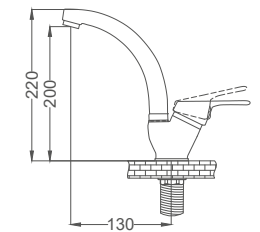

Swan Neck Bathroom Faucet

Kuğu Kuyruklu Lavabo Bataryası
Batterie de Lavabo
خلاط مجلی دوار

Code / Kod: **BMK031**
Pieces in Cartoon / Koli: **12 Pcs**