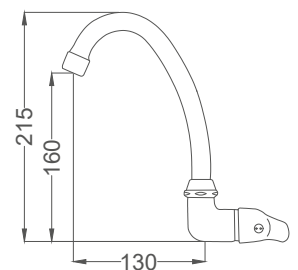

Single Entrance Wall Mounted Faucet

Tek Girişli Duvardan Lavabo Bataryası
Batterie D'évier-Unique Avec Sortie Du Mur
خلاط مغسلة - فردي

Code / Kod: **SR233**

Pieces in Cartoon / Koli: 30 Pcs

- 25mm Open-Close Cartridge
- Brass Body