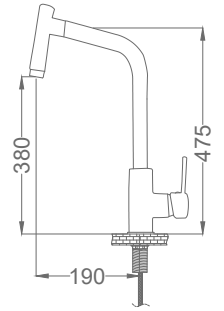

Kitchen Faucet

Spiralli Mutfak Bataryası
Batterie de Cuisine
خلاط مطبخ مزدوج صناعي

Code / Kod: **END002**

Pieces in Cartoon / Koli: 6 Pcs

- 35mm Ceramic Cartridge
- Single Brass Body
- 50 Cm Flexible Connection
- Easy Installation With Single Screw