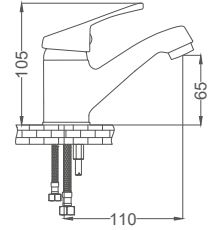

Basin Faucet

Lavabo Bataryası
Batterie de Lavabo
خلاط مغسلة

Code / Kod: **SR231**

Pieces in Cartoon / Koli: 12 Pcs

- 35mm Ceramic Cartridge
- Single Brass Body
- Easy Installation With Single Screw
- 50 Cm Flexible Connection