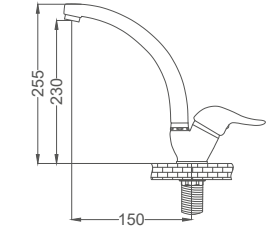

Swan Neck Kitchen Faucet

Kuğu Kuyruklu Eviye Bataryası
Long Tailed
Batterie Cygne D'évier en quene
خلائ مجلى بجعة بذب

Code / Kod: SER110
Pieces in Cartoon / Koli: 12 Pcs