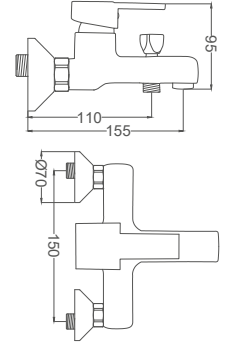

Basin Faucet

Lavabo Bataryası
Batterie de Lavabo
خلاط مغسلة

Code / Kod: **EL227**

Pieces in Cartoon / Koli: **6 Pcs**

- 35mm Ceramic Cartridge
- Single Brass Body
- 50 Cm Flexible Connection
- Easy Installation With Single Screw