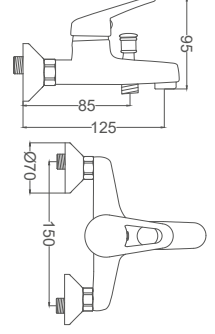

Bathroom Faucet

Banyo Bataryası
Batterie Salle de Bain
خلاط حمام

Code / Kod: **SR230**

Pieces in Cartoon / Koli: 12 Pcs

- 35mm Ceramic Cartridge
- Single Brass Body

Swan Neck Kitchen Faucet

Kuşu Eviye Bataryası
Batterie Cygne D'évier
خلاط مجلى بجة

Code / Kod: **SR228**

Pieces in Cartoon / Koli: 12 Pcs

- 35mm Ceramic Cartridge
- Single Brass Body
- 50 Cm Flexible Connection
- Easy Installation With Single Screw

Basin Faucet

Lavabo Bataryası
Batterie de Lavabo
خلاط مغسلة

Code / Kod: **SR231**

Pieces in Cartoon / Koli: 12 Pcs

- 35mm Ceramic Cartridge
- Single Brass Body
- Easy Installation With Single Screw
- 50 Cm Flexible Connection

Swan Neck Kitchen Faucet

Kuşu Lavabo Bataryası
Batterie Cygne D'évier
خلاط مغسلة بجة

Code / Kod: **SR229**

Pieces in Cartoon / Koli: 12 Pcs

- 35mm Ceramic Cartridge
- 50 Cm Flexible Connection
- Easy Installation With Single Screw
- Brass Tube

Neck Kitchen Faucet

Gövdeden Dönerli Eviye Bataryası
Batterie Cygne D'évier
خلاط مجلى بجة

Code / Kod: **SR232**

Pieces in Cartoon / Koli: 12 Pcs

- 35mm Ceramic Cartridge
- 50 Cm Flexible Connection
- Easy Installation With Single Screw
- Brass Tube

Ornamented Kitchen Faucet

Aplik Eviye Bataryası
Batterie D'évier en Applique
خلاط مجلى شمعدان

Code / Kod: **SR237**

Pieces in Cartoon / Koli: 12 Pcs

- 35mm Ceramic Cartridge
- Single Brass Body
- Brass Tube