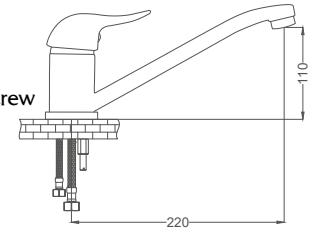

Neck Kitchen Faucet

Gövdeden Dönerli Eviye Bataryası
Batterie Cygne D'évier
خلاط مجلى بجة

Code / Kod: **SR232**

Pieces in Cartoon / Koli: 12 Pcs

- 35mm Ceramic Cartridge
- 50 Cm Flexible Connection
- Easy Installation With Single Screw
- Brass Tube