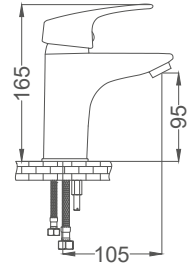

Basin Faucet

Beyaz Krom Lavabo Bataryası
Batterie de Lavabo
خلائ مغسلة

Code / Kod: **AKD400-K**
Pieces in Cartoon / Koli: 12 Pcs

- 40mm Ceramic Cartridge
- 50 Cm Flexible Connection
- Easy Installation With Single Screw