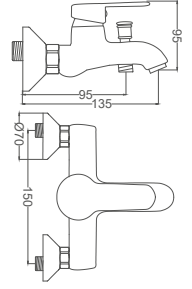

### Basin Faucet

Siyah Altın Lavabo Bataryası  
Batterie de Lavabo

خلاط مغسلة

Code / Kod: **ZRV200**

Pieces in Cartoon / Koli: 12 Pcs

- 35mm Ceramic Cartridge
- Single Brass Body
- 50 Cm Flexible Connection
- Easy Installation With Single Screw