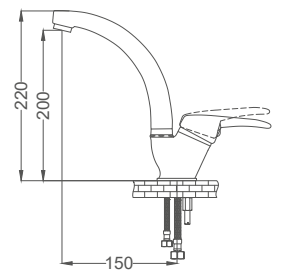

Swan Neck Kitchen Faucet

Kuğu Lavabo Bataryası
Batterie Cygne D'évier
خلاط مغسلة بجة

Code / Kod: **BL331**

Pieces in Cartoon / Koli: **12 Pcs**

- 40mm Ceramic Cartridge
- 50 Cm Flexible Connection
- Easy Installation With Single Screw
- Brass Casting Tube