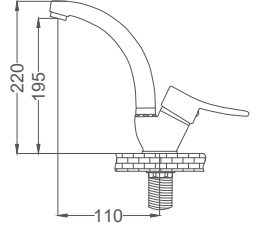

Swan Neck Bathroom Faucet

Kuğu Kuyruklu Lavabo Bataryası
Batterie de Lavabo
خلاط مجلی دوار

Code / Kod: **ASL109**
Pieces in Cartoon / Koli: **12 Pcs**