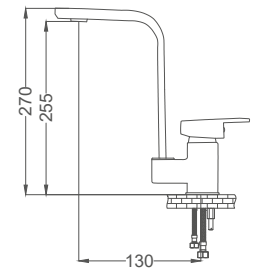

Basin Faucet

Perlatörlü Lavabo Bataryası
Batterie de Lavabo
خلاط مغسلة

Code / Kod: **EL246**

Pieces in Cartoon / Koli: **6 Pcs**

- 35mm Ceramic Cartridge
- Single Brass Body
- 50 Cm Flexible Connection
- Easy Installation With Single Screw