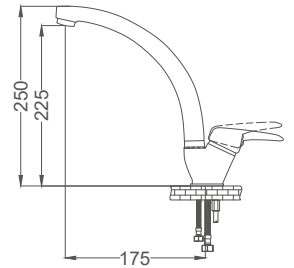

Swan Neck Kitchen Faucet

Kuşu Lavabo Bataryası
Batterie Cygne D'évier
خلاط مغسلة بجة

Code / Kod: LA101

Pieces in Cartoon / Koli: 12 Pcs

- 35mm Ceramic Cartridge
- 50 Cm Flexible Connection
- Easy Installation With Single Screw