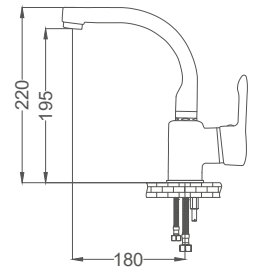

Swan Neck Kitchen Faucet

Kuğu Lavabo Bataryası
Batterie Cygne D'évier
خراط مغسلة بجعة

Code / Kod: **ASM101**

Pieces in Cartoon / Koli: **12 Pcs**

- 40mm Ceramic Cartridge
- 50 Cm Flexible Connection
- Easy Installation With Single Screw

Ornamented Kitchen Faucet

Aplik Eviye Bataryası
Batterie Cygne D'évier en Applique
خراط مجلى شمعدان

Code / Kod: **ASM106**

Pieces in Cartoon / Koli: **12 Pcs**

- 40mm Ceramic Cartridge
- Brass Tube, Brass Body