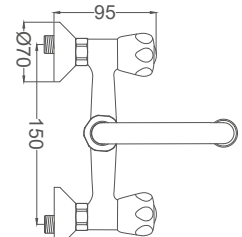

Bathroom Faucet

Banyo Bataryası
Batterie Salle de Bain
خلاط حمام

Code / Kod: GR004

Pieces in Cartoon / Koli: 12 Pcs

Neck Kitchen Faucet

Dönerli Eviye Bataryası
Batterie Cygne D'évier
خلاط مجلى بجعة

Code / Kod: GR001

Pieces in Cartoon / Koli: 12 Pcs

Swan Neck Faucet

Kuğu Eviye Batarya
Batterie Cygne de
خلاط مغسلة بجعة

Code / Kod: GR006

Pieces in Cartoon / Koli: 12 Pcs

- 50 Cm Flexible Connection
- Easy Installation With Double Screw

Eagle Faucet

Kartal Batarya
Batterie de Lavabo
خلاط نسر

Code / Kod: GR005

Pieces in Cartoon / Koli: 12 Pcs

- 50 Cm Flexible Connection
- Easy Installation With Double Screw

Basin Faucet - Fixed

Sabit Lavabo Bataryası
Batterie de Lavabo - Fixé
خلاط مغسلة - ثابت

Code / Kod: GR002

Pieces in Cartoon / Koli: 12 Pcs

Bathroom Faucet

Dönerli Lavabo Bataryası
Batterie de Lavabo
خلاط مجلى دوار

Code / Kod: GR003

Pieces in Cartoon / Koli: 12 Pcs