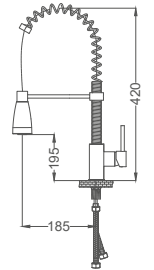

Purification Faucet

- 40mm Ceramic Cartridge
- Brass Tube, Brass Body
- 50 Cm Flexible Connection

Code / Kod: BK233

Pieces in Cartoon / Koli: 6 Pcs

WARRANTY 2 YEARS