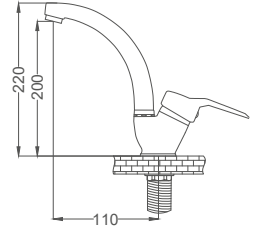

Swan Neck Bathroom Faucet

Kuğu Kuyruklu Lavabo Bataryası
Batterie de Lavabo
خلاط مجلی دوار

Code / Kod: **BR109**
Pieces in Cartoon / Koli: **12 Pcs**