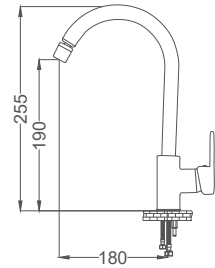

Swan Neck Kitchen Faucet

Siyah Krom Kuğu Eviye Bataryası
Batterie Cygne D'évier
خلاط مجلى بجعة

Code / Kod: **ZRV302-K**
Pieces in Cartoon / Koli: 12 Pcs

- 35mm Ceramic Cartridge
- 50 Cm Flexible Connection
- Easy Installation With Single Screw
- Moving Aerator