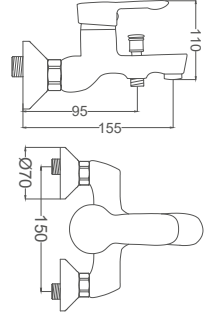

Bathroom Faucet

Siyah Krom Banyo Bataryası
Batterie Salle de Bain
خلاط حمام

Code / Kod: **ZM303-K**
Pieces in Cartoon / Koli: 12 Pcs

- 40mm Ceramic Cartridge
- Single Brass Body

Basin Faucet

Siyah Krom Lavabo Bataryası
Batterie de Lavabo
خلاط مغسلة

Code / Kod: **ZM300-K**
Pieces in Cartoon / Koli: 12 Pcs

- 40mm Ceramic Cartridge
- Single Brass Body
- 50 Cm Flexible Connection
- Easy Installation With Single Screw

Swan Neck Kitchen Faucet

Siyah Krom Kuğu Eviye Bataryası
Batterie Cygne D'évier
خلاط مجلى بجعة

Code / Kod: **ZM302-K**
Pieces in Cartoon / Koli: 12 Pcs

- 40mm Ceramic Cartridge
- 50 Cm Flexible Connection
- Easy Installation With Single Screw
- Moving Aerator

Swan Neck Kitchen Faucet

Siyah Krom Kuğu Lavabo Bataryası
Batterie Cygne D'évier
خلاط مغسلة بجعة

Code / Kod: **ZM301-K**
Pieces in Cartoon / Koli: 12 Pcs

- 40mm Ceramic Cartridge
- 50 Cm Flexible Connection
- Easy Installation With Single Screw

WARRANTY 2 YEARS