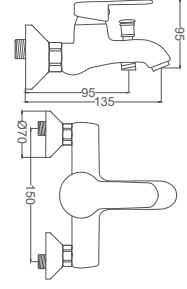

Bathroom Faucet

Siyah Krom Banyo Bataryası
Batterie Salle de Bain
خلاط حمام

Code / Kod: **ZRV303-K**
Pieces in Cartoon / Koli: 12 Pcs

- 35mm Ceramic Cartridge
- Single Brass Body

Basin Faucet

Siyah Krom Lavabo Bataryası
Batterie de Lavabo
خلاط مغسلة

Code / Kod: **ZRV300-K**
Pieces in Cartoon / Koli: 12 Pcs

- 35mm Ceramic Cartridge
- Single Brass Body
- 50 Cm Flexible Connection
- Easy Installation With Single Screw

Swan Neck Kitchen Faucet

Siyah Krom Kuğu Eviye Bataryası
Batterie Cygne D'évier
خلاط مجلى بجعة

Code / Kod: **ZRV302-K**
Pieces in Cartoon / Koli: 12 Pcs

- 35mm Ceramic Cartridge
- 50 Cm Flexible Connection
- Easy Installation With Single Screw
- Moving Aerator

Swan Neck Kitchen Faucet

Siyah Krom Kuğu Lavabo Bataryası
Batterie Cygne D'évier
خلاط مغسلة بجعة

Code / Kod: **ZRV301-K**
Pieces in Cartoon / Koli: 12 Pcs

- 35mm Ceramic Cartridge
- 50 Cm Flexible Connection
- Easy Installation With Single Screw

WARRANTY 2 YEARS