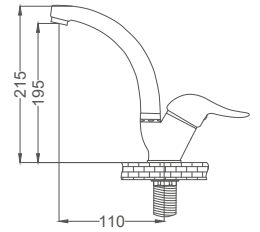

Swan Neck Bathroom Faucet

Kuğu Kuyruklu Lavabo Bataryası
Batterie de Lavabo
خلاط مجلی دوار

Code / Kod: **SER109**
Pieces in Cartoon / Koli: **12 Pcs**