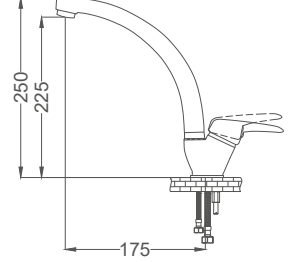

Swan Neck Kitchen Faucet

Kuşu Eviye Bataryası
Batterie Cygne D'évier
خلاط مجلى بجة

Code / Kod: LA102

Pieces in Cartoon / Koli: 12 Pcs

- 35mm Ceramic Cartridge
- 50 Cm Flexible Connection
- Easy Installation With Single Screw