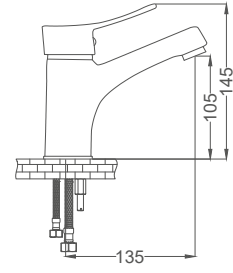

High Type Faucet

Yüksek Tip Lavabo Bataryası
Batterie de Lavabo
خلاط مغسلة

Code / Kod: **ASL114**
Pieces in Cartoon / Koli: 12 Pcs

- 40mm Ceramic Cartridge
- Single Brass Body
- 50 Cm Flexible Connection
- Easy Installation With Single Screw