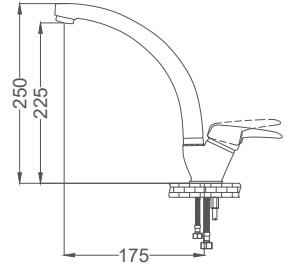

### Swan Neck Kitchen Faucet

Kuğu Eviye Bataryası  
Batterie Cygne D'évier  
خلاط مجلى بجمعة

Code / Kod: **NRN102**

Pieces in Cartoon / Koli: **12 Pcs**

- 35mm Ceramic Cartridge
- 50 Cm Flexible Connection
- Easy Installation With Single Screw