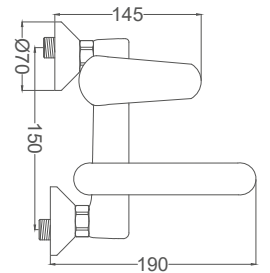

Ornamented Kitchen Faucet

Aplik Eviye Bataryası
Batterie D'évier en Applique
خلائط مجلى شمعدان

Code / Kod: **ASF106**
Pieces in Cartoon / Koli: 12 Pcs

- 40mm Ceramic Cartridge
- Single Brass Body