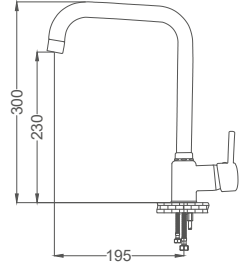

Kitchen Faucet

Eviye Bataryası
Batterie Cygne D'évier
خلائط مجلى شمعدان

Code / Kod: **CM107**
Pieces in Cartoon / Koli: 12 Pcs

- 35mm Ceramic Cartridge
- Easy Installation With Single Screw
- 50 Cm Flexible Connection
- Single Brass Body