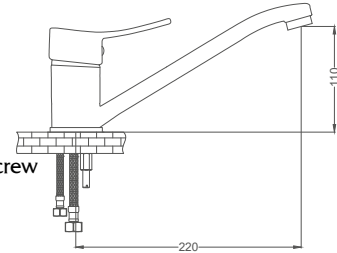

Kitchen Faucet

Gövdeden Dönerli Eviye Bataryası
Batterie Cygne D'évier
خلاط مجلى شمعدان

Code / Kod: **ASL104**
Pieces in Cartoon / Koli: 12 Pcs

- 40mm Ceramic Cartridge
- Single Brass Body
- 50 Cm Flexible Connection
- Easy Installation With Single Screw