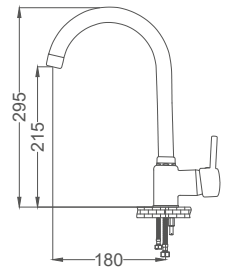

Kitchen Faucet

Eviye Bataryası
Batterie Cygne D'évier
خلائط مجلى شمعدان

Code / Kod: **CM109**
Pieces in Cartoon / Koli: 12 Pcs

- 35mm Ceramic Cartridge
- Easy Installation With Single Screw
- Moving Aerator
- 50 Cm Flexible Connection
- Single Brass Body