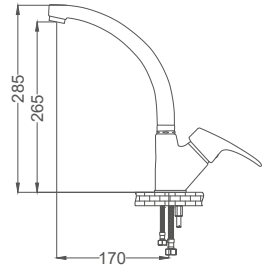

### Swan Neck Kitchen Faucet

Kuğu Eviye Bataryası  
Batterie Cygne D'évier  
خلائم مجلى بجعة

Code / Kod: **GRN502**  
Pieces in Cartoon / Koli: 6 Pcs

- 40mm Ceramic Cartridge
- Single Brass Body
- 50 Cm Flexible Connection
- Easy Installation With Single Screw