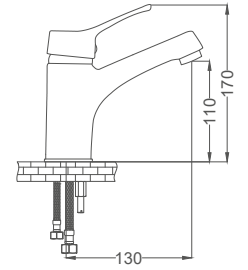

High Type Faucet

Yüksek Tip Lavabo Bataryası
Batterie de Lavabo
خلاط مغسلة

Code / Kod: **ASF114**
Pieces in Cartoon / Koli: 12 Pcs

- 40mm Ceramic Cartridge
- Single Brass Body
- 50 Cm Flexible Connection
- Easy Installation With Single Screw