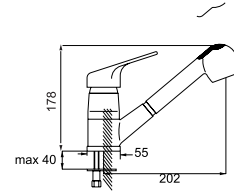

Pull-Out Kitchen Faucet

Spiralli Eviye Bataryası
Batterie à Evier en Spirale
خلاط مجلى حلزوني

Code / Kod: **ASL105**
Pieces in Cartoon / Koli: 12 Pcs

- 40mm Ceramic Cartridge
- Single Brass Body
- 50 Cm Flexible Connection