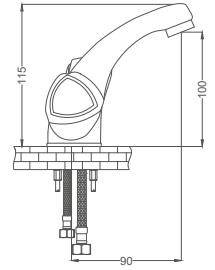

Eagle Faucet

Kartal Lavabo Batarya
Batterie de Lavabo
خلائط نسر

Code / Kod: **AYL204**

Pieces in Cartoon / Koli: 12 Pcs

- 50 Cm Flexible Connection
- Easy Installation With Double Screw

Basin Faucet - Fixed

Sabit Lavabo Bataryası
Batterie de Lavabo - Fixé
خلائط مغسلة - ثابت

Code / Kod: **AYL202**

Pieces in Cartoon / Koli: 12 Pcs