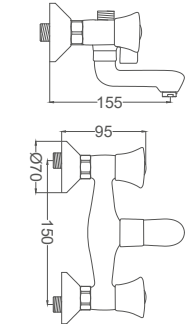

Neck Kitchen Faucet

Dönerli Eviye Bataryası
Batterie Cygne D'évier
خلائط مجلى بجعة

Code / Kod: **ULT200**

Pieces in Cartoon / Koli: 12 Pcs