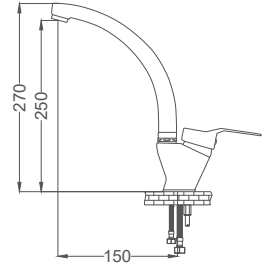

Swan Neck Kitchen Faucet

Kuğu Eviye Bataryası
Batterie Cygne D'évier
خلاط مجلى بجعة

Code / Kod: BR102
Pieces in Cartoon / Koli: 12 Pcs

- 40mm Ceramic Cartridge
- 50 Cm Flexible Connection
- Easy Installation With Single Screw
- Brass Tube