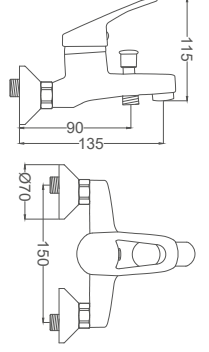

Bathroom Faucet

Banyo Bataryası
Batterie Salle de Bain
خلاط حمام

Code / Kod: **DML103**
Pieces in Cartoon / Koli: 12 Pcs

- 40 mm Open-Close Cartridge
- Single Brass Body

Swan Neck Kitchen Faucet

Kuğu Eviye Bataryası
Batterie Cygne D'évier
خلاط مجلى بجة

Code / Kod: **DML102**
Pieces in Cartoon / Koli: 12 Pcs

- 40mm Ceramic Cartridge
- 50 Cm Flexible Connection
- Easy Installation With Single Screw
- Brass Tube

Swan Neck Kitchen Faucet

Kuğu Lavabo Bataryası
Batterie Cygne D'évier
خلاط مغسلة بجة

Code / Kod: **DML101**
Pieces in Cartoon / Koli: 12 Pcs

- 40mm Ceramic Cartridge
- 50 Cm Flexible Connection
- Easy Installation With Single Screw
- Brass Tube

Basin Faucet

Yüksek Tip Lavabo Bataryası
Batterie de Lavabo
خلاط مغسلة

Code / Kod: **DML114**
Pieces in Cartoon / Koli: 12 Pcs

- 40mm Ceramic Cartridge
- 50 Cm Flexible Connection
- Easy Installation With Single Screw
- Single Brass Body